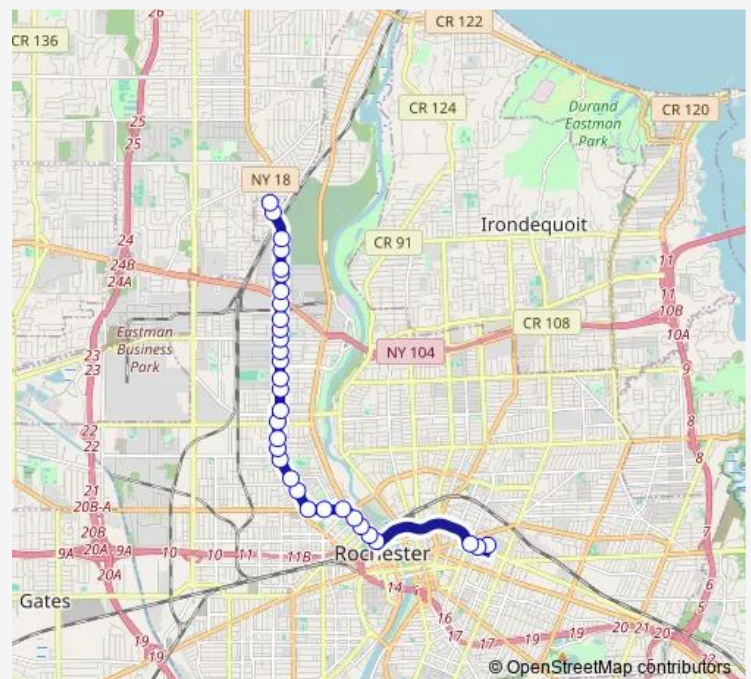

Dewey & Glenwood

Dewey & Ravine

Dewey & Emerson

Route schedule

Dewey & Burling — School Of The Arts

Monday 07:44

Tuesday 07:44

Wednesday 07:44

Thursday 07:44

Friday 07:44

Saturday —

Sunday —

Route info

Direction: Dewey & Burling

Stops: 33

Trip Duration: 0 hour 31 min

271 — Maplewood-Dewey/Prince

Dewey & Bloss

Dewey & Costar

Lyell & Saratoga

Lyell & Plymouth

Lyell & Lake State

State & Jay

State & Platt

State & Commercial

Main & Union

Main & Alexander

Main & Prince

School Of The Arts

Direction

School Of The Arts — Dewey & Studley

32 stops