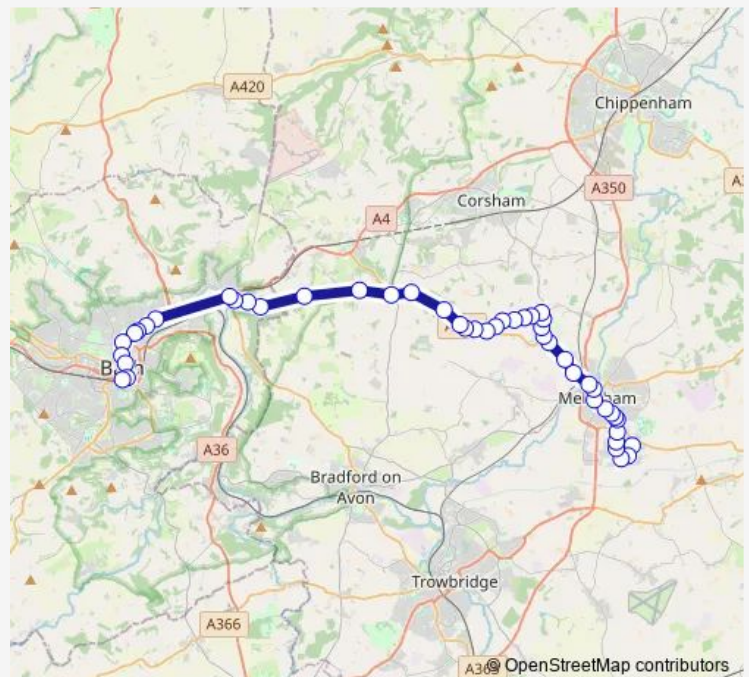

### Route schedule

Bus Station — Market Place Bus Island

Monday 16:15-17:15

Tuesday 16:15-17:15

Wednesday 16:15-17:15

Thursday 16:15-17:15

Friday 16:15-17:15

Saturday 16:15-17:15

### Route info

Direction: Bus Station

Stops: 65

Trip Duration: 1 hour 20 min

271 — Bath - Bathford - Melksham - Bowerhill

Mount Pleasant

Village Pump

Cloverleaf Nursery School