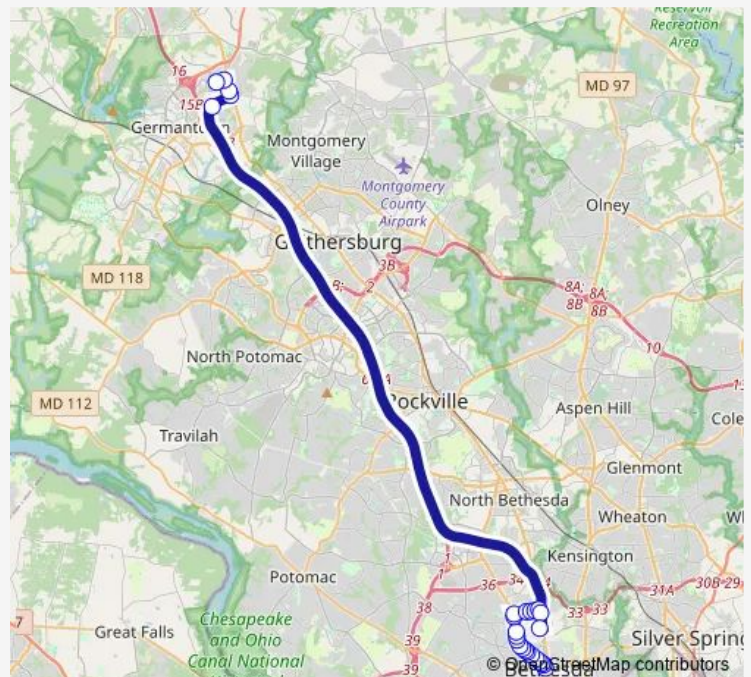

Route schedule

Shakespeare Blvd & Observation Dr — Bethesda Station & BAY E

Monday	15:17-19:09
Tuesday	15:17-19:09
Wednesday	15:17-19:09
Thursday	15:17-19:09
Friday	15:17-19:09
Saturday	—
Sunday	—

Route info

Direction: Shakespeare Blvd & Observation Dr

Stops: 18

Trip Duration: 0 hour 38 min

70 — 70-Germantown-Bethesda Express

Direction

Shakespeare Blvd & Observation Dr — Bethesda Station & BAY E

18 stops

[Open route schedule](#)

Stops: 18

Trip Duration: 0 hour 46 min

Direction

Bethesda Station & BAY E — Shakespeare Blvd & Milestone Park & Ride

26 stops

[Open route schedule](#)

Bethesda Station & BAY E

OLD Georgetown RD & Commerce Ln

Route schedule

Bethesda Station & BAY E — Shakespeare Blvd & Milestone Park & Ride

Monday 05:18-19:55

Tuesday 05:18-19:55

Wednesday 05:18-19:55

Thursday 05:18-19:55

Friday 05:18-19:55

Saturday —