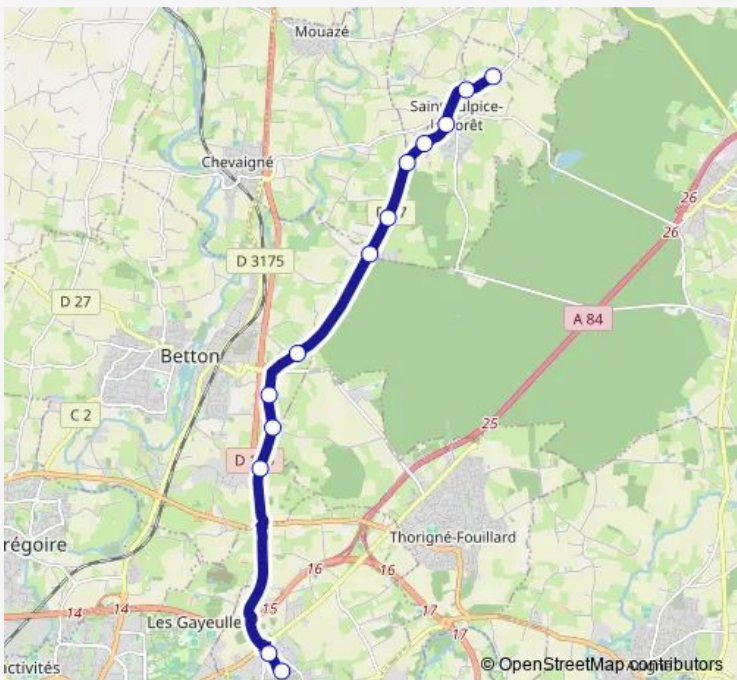

Bus 70 Saint-Sulpice-la-Forêt (Cropy) Cesson-Sévigné (Cesson - Viasilva)

[Go to website](#)

Direction
 Cesson - Viasilva — Cropy
 13 stops
[Open route schedule](#)

- Cesson - Viasilva
- Touche Lambert
- Tihouït
- Champ Giron
- Cour Neuve
- Petite Hublais
- Oliverie
- Lande Saint-Denis
- Tronchay
- Terrain des Sports
- Bourg
- Chesnais
- Cropy

Route schedule
 Cesson - Viasilva — Cropy

Monday	06:45-20:20
Tuesday	06:45-20:20
Wednesday	06:45-20:20
Thursday	06:45-20:20
Friday	06:45-20:20
Saturday	—
Sunday	—

Route info
 Direction: Cesson - Viasilva
 Stops: 13
 Trip Duration: 0 hour 21 min

70 — Saint-Sulpice-la-Forêt (Cropy) Cesson-Sévigné (Cesson - Viasilva) **BusMaps**

Direction

Cropy — Cesson - Viasilva

13 stops

[Open route schedule](#)

Cropy

Chesnais

Bourg

Touche Lambert

Cesson - Viasilva

Route schedule

Cropy — Cesson - Viasilva

Monday 06:20-19:50

Tuesday 06:20-19:50

Wednesday 06:20-19:50

Thursday 06:20-19:50