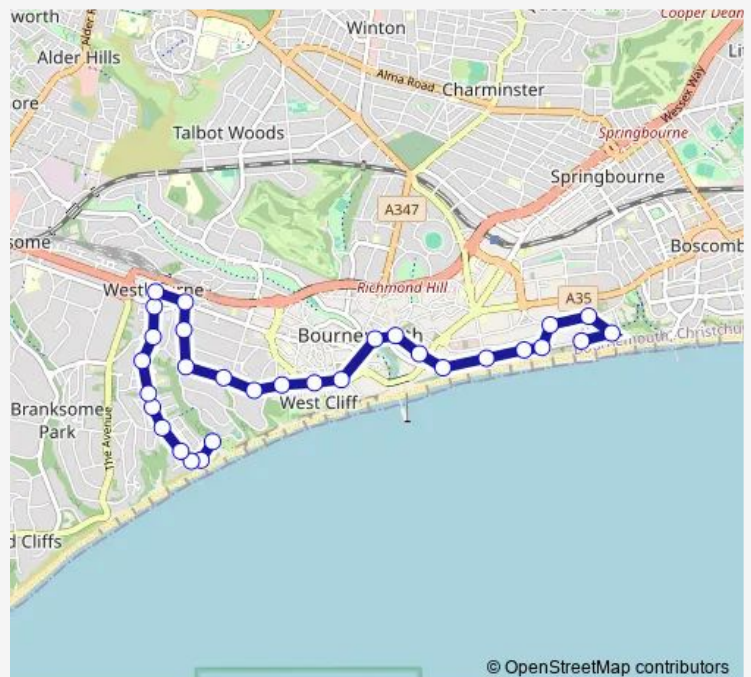

### Route schedule

Alum Chine — Toft Zig Zag

Monday 09:05-18:05

Tuesday 09:05-18:05

Wednesday 09:05-18:05

Thursday 09:05-18:05

Friday 09:05-18:05

Saturday 09:05-18:05

### Route info

Direction: Alum Chine

Stops: 30

Trip Duration: 0 hour 27 min

© OpenStreetMap contributors

70 — Landsdowne - Bournemouth Square - West Cliff

BusMaps

Hinton Road Top

## Route info

Direction: Cottonwood Hotel

Stops: 29

Trip Duration: 0 hour 30 min

Crosby Road

Sandbourne Road

Studland Road

Alum Chine