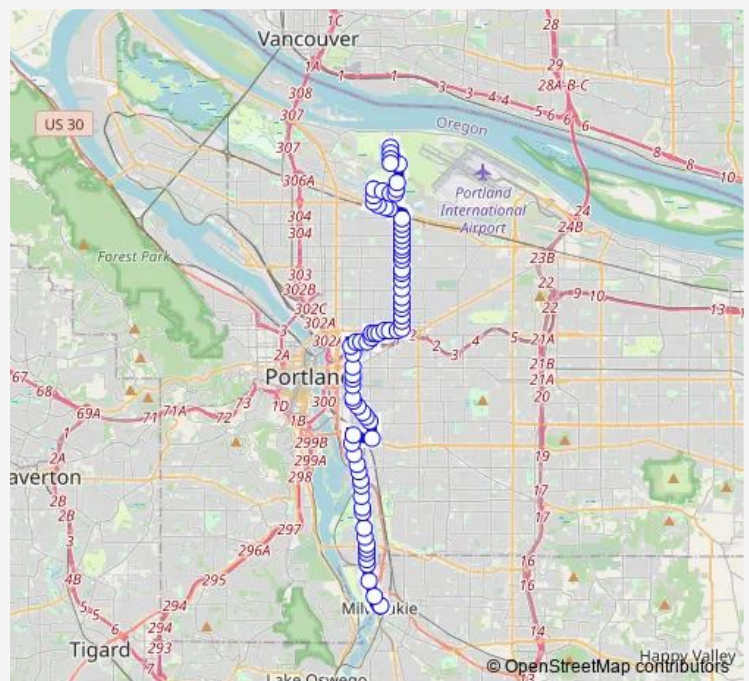

Direction

SE Jackson & Main — NE Sunderland & Columbia River
Corr Inst

79 stops

[Open route schedule](#)

SE Jackson & Main

SE Jackson & 21st

SE 17th & Lava

SE 17th & Waverly

SE Powell & 12th

Route schedule

SE Jackson & Main — NE Sunderland & Columbia River
Corr Inst

Monday 05:05-22:10

Tuesday 05:05-22:10

Wednesday 05:05-22:10

Thursday 05:05-22:10

Friday 05:05-22:10

Saturday 08:06-19:06

Sunday 08:06-19:06

Route info

Direction: SE Jackson & Main

Stops: 79

Trip Duration: 1 hour 6 min

70 — 12th/NE 33rd Ave

SE 21st & Powell

SE Ladd & Division

SE Ladd & Lavender

SE Ladd & Ladd Circle

SE Ladd & Palm

SE Ladd & Hawthorne

SE 12th & Madison

SE 12th & Morrison

SE 12th & Stark