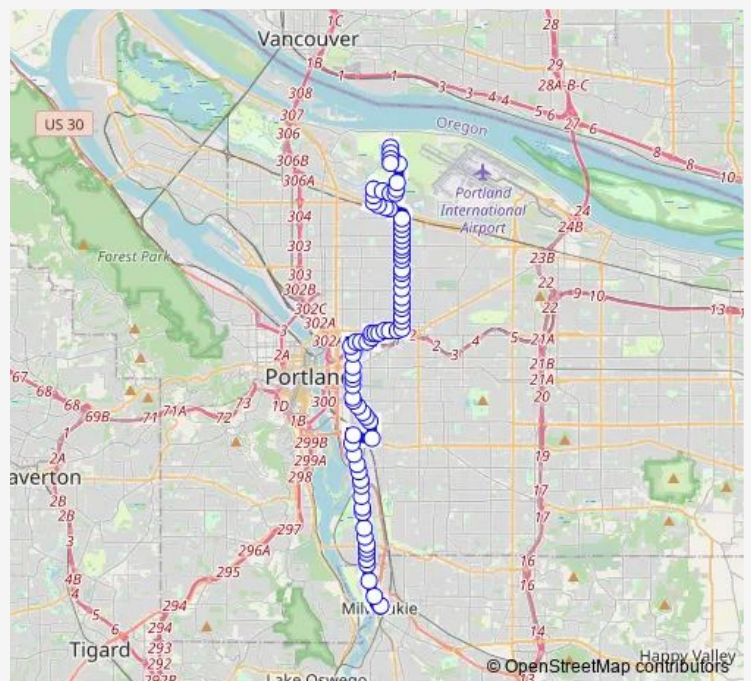

[Go to website](#)

Direction
 SE Jackson & Main — NE Sunderland & Columbia River
 Corr Inst

79 stops

[Open route schedule](#)

- SE Jackson & Main
- SE Jackson & 21st
- SE 17th & Lava
- SE 17th & Waverly
- SE 17th & Ochoco St
- SE 17th & Marion
- SE 17th & Harney
- SE 17th & Tenino
- SE 17th & Spokane
- SE Milwaukie & Lexington
- SE Milwaukie & Rex St
- SE Milwaukie & Claybourne
- SE Milwaukie & Tolman
- SE Milwaukie & Ramona
- SE Milwaukie & Insley
- SE Milwaukie & Mitchell
- SE Milwaukie & Long
- SE Milwaukie & Mall
- SE Milwaukie & Center
- SE Milwaukie & Haig
- SE Powell & 12th

Route schedule

SE Jackson & Main — NE Sunderland & Columbia River
 Corr Inst

Monday	05:05-22:10
Tuesday	05:05-22:10
Wednesday	05:05-22:10
Thursday	05:05-22:10
Friday	05:05-22:10
Saturday	08:06-19:06
Sunday	08:06-19:06

Route info

Direction: SE Jackson & Main

Stops: 79

Trip Duration: 1 hour 5 min

70 — 12th/NE 33rd Ave

SE 21st & Powell

SE Ladd & Division

SE Ladd & Lavender

Friday 05:58-22:20

Saturday 08:24-18:59

Sunday 08:24-18:59

Route info

Direction: NE Sunderland & Columbia River Corr Inst

Stops: 69

Trip Duration: 1 hour 7 min

NE 33rd & Stanton