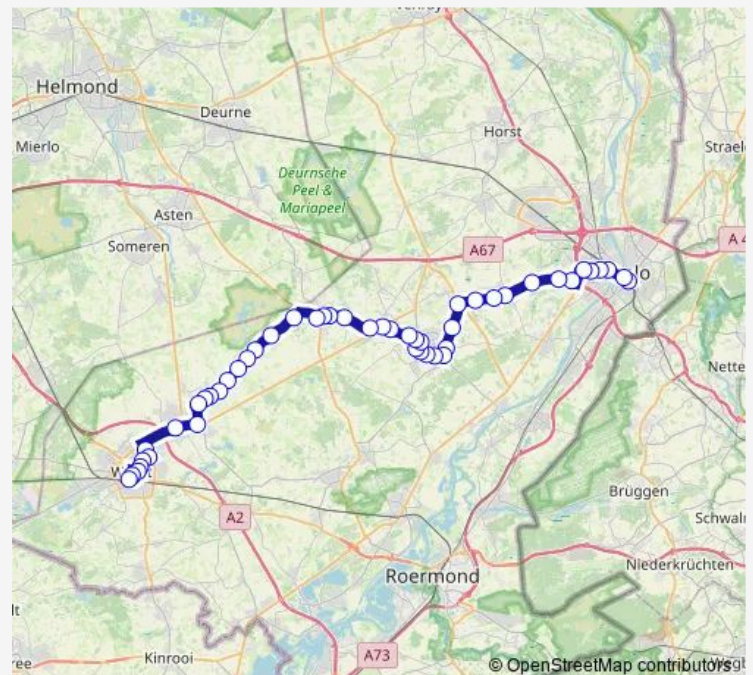

Panningen, Raadhuisstraat

Panningen, Kerkstraat

Panningen, Centrum

Route schedule

Venlo, Station Venlo — Weert, Station Weert

Monday 05:34-23:04

Tuesday 05:34-23:04

Wednesday 05:34-23:04

Thursday 05:34-23:04

Friday 05:34-23:04

Saturday 07:02-23:04

Sunday 08:03-23:04

Route info

Direction: Venlo, Station Venlo

Stops: 49

Trip Duration: 1 hour 13 min

70 — Venlo via Meijel - Weert

Panningen, Schoolstraat

Panningen, Everlo

Beringe, Kampweg

Beringe, Peelstraat

Beringe, Industrieterrein

Meijel, Vieruitersten

Meijel, Kapelkesweg

Friday 06:23-22:48

Saturday 08:19-22:48

Sunday 08:48-22:48

Route info

Direction: Weert, Station Weert

Stops: 49

Trip Duration: 1 hour 12 min

Beringe, Kampweg