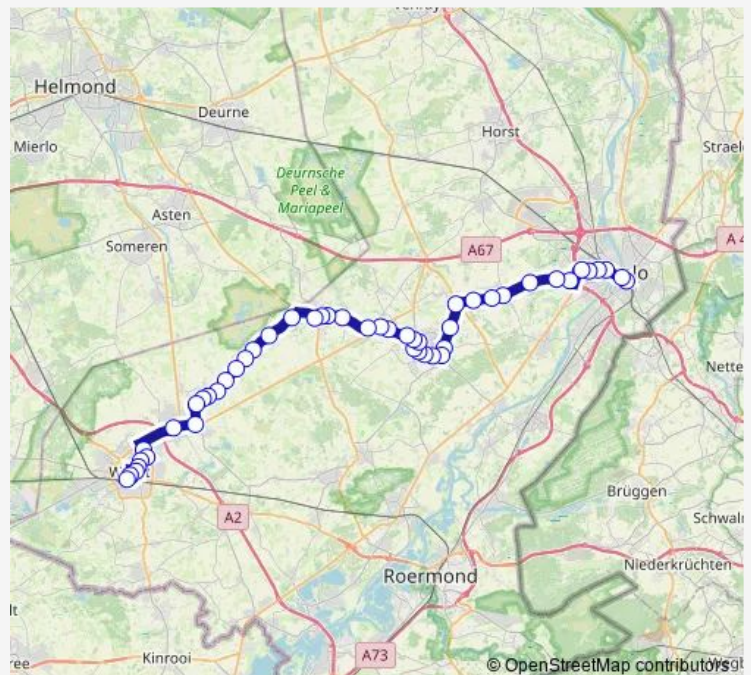

Panningen, Raadhuisstraat

Panningen, Kerkstraat

Panningen, Centrum

Route schedule

Venlo, Station Venlo — Weert, Station Weert

Monday 05:34-23:04

Tuesday 05:34-23:04

Wednesday 05:34-23:04

Thursday 05:34-23:04

Friday 05:34-23:04

Saturday 07:02-23:04

Sunday 08:03-23:04

Route info

Direction: Venlo, Station Venlo

Stops: 49

Trip Duration: 1 hour 15 min

70 — Venlo via Meijel - Weert

Panningen, Schoolstraat

Panningen, Everlo

Beringe, Kampweg

Beringe, Peelstraat

Beringe, Industrieterrein

Meijel, Vieruitersten

Meijel, Kapelkesweg

Friday 06:23-22:48

Saturday 08:19-22:48

Sunday 08:48-22:48

Route info

Direction: Weert, Station Weert

Stops: 49

Trip Duration: 1 hour 12 min

Beringe, Kampweg