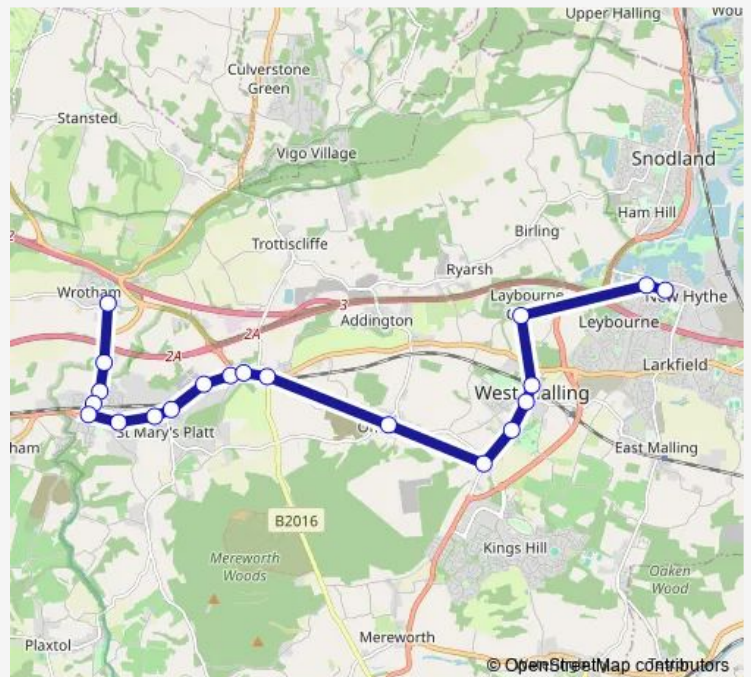

Southey Way

Lunsford Park Tesco

Route schedule

The Bull — Lunsford Park Tesco

Monday 10:00

Tuesday —

Wednesday —

Thursday 11:25

Friday —

Saturday —

Sunday —

Route info

Direction: The Bull

Stops: 20

Trip Duration: 0 hour 40 min

70 — Maidstone - West Malling - Wrotham

Direction

The Bull — King Street

47 stops

[Open route schedule](#)

The Bull

School

The Avenue

Railway Station

Chapman Way

Winterfield Lane

Stickens Lane

King and Queen

Beech Road

Route schedule

The Bull — King Street

Monday 09:36