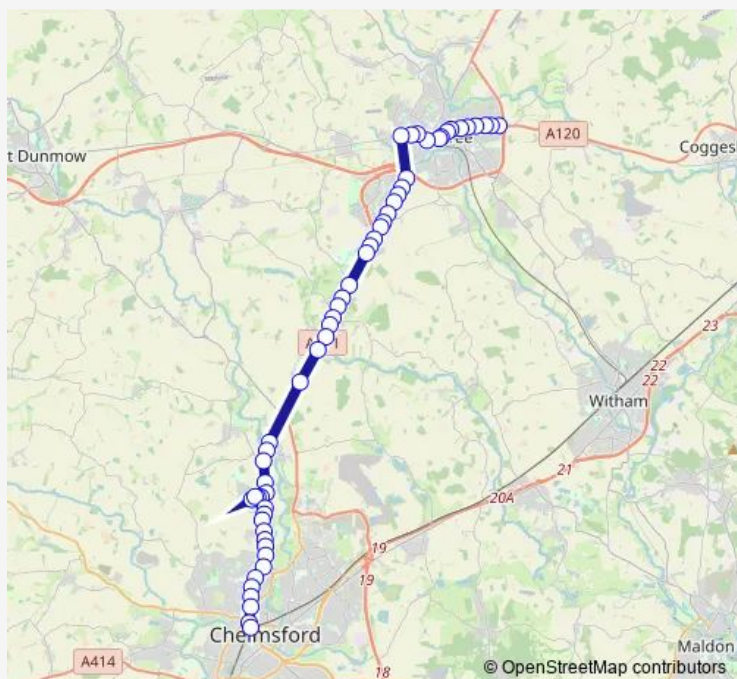

### Route schedule

Tesco East Store — Bus Station

Monday 06:40-18:02

Tuesday 06:40-18:02

Wednesday 06:40-18:02

Thursday 06:40-18:02

Friday 06:40-18:02

Saturday —

### Route info

Direction: Tesco East Store

Stops: 55

Trip Duration: 1 hour 5 min

70 — Braintree - Chelmsford

Dagnets Lane

Green Dragon

Lyndeswood Farm