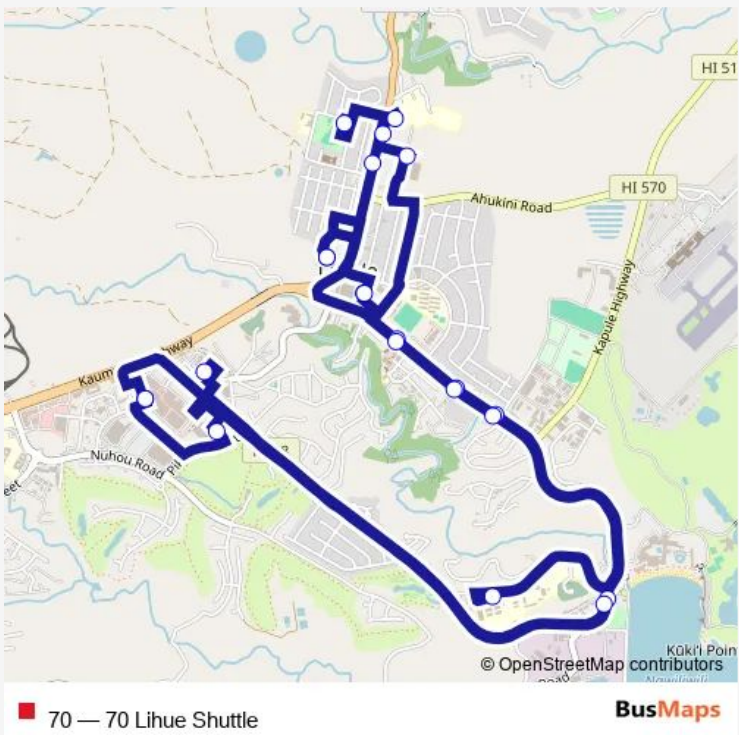

Bus 70 70 Lihue Shuttle

[Go to website](#)

Direction
 Kukui Grove - First Hawaiian Bank — Kukui Grove - First Hawaiian Bank
 22 stops
[Open route schedule](#)

- Kukui Grove - First Hawaiian Bank
- Across Garden Island Inn
- Rice St/Hoolako St
- Rice St/Hardy St
- Rice St/Umi St
- Lihue Gardens
- Eiwa (70-1)
- Walmart
- Across Fish Express
- Wilcox Hospital
- Lihue Neighborhood Center
- Kuhio Medical Center
- Lihue Gardens (2)
- Eiwa (70-2)
- Rice St/Ewalu St
- Rice St/Kalena St
- Rice St/Hoolako St
- Kauai High School
- Garden Island Inn
- Hmsa
- Target

Route schedule
 Kukui Grove - First Hawaiian Bank — Kukui Grove - First Hawaiian Bank

Monday	05:55-20:55
Tuesday	05:55-20:55
Wednesday	05:55-20:55
Thursday	05:55-20:55
Friday	05:55-20:55
Saturday	05:55-20:55
Sunday	—

Route info
 Direction: Kukui Grove - First Hawaiian Bank
 Stops: 22
 Trip Duration: 0 hour 46 min

70 Bus time schedules and route maps are available in an offline PDF at busmaps.com. Use the busmaps.com website to see live bus times, train schedule or subway schedule, and step-by-step directions for all public transit in Lihue

The schedule is provided in the local timezone. Times with "(+1)" indicate departures on the next day.

PDF file created on 2025-01-16

2024 BusMaps.com - All Rights Reserved