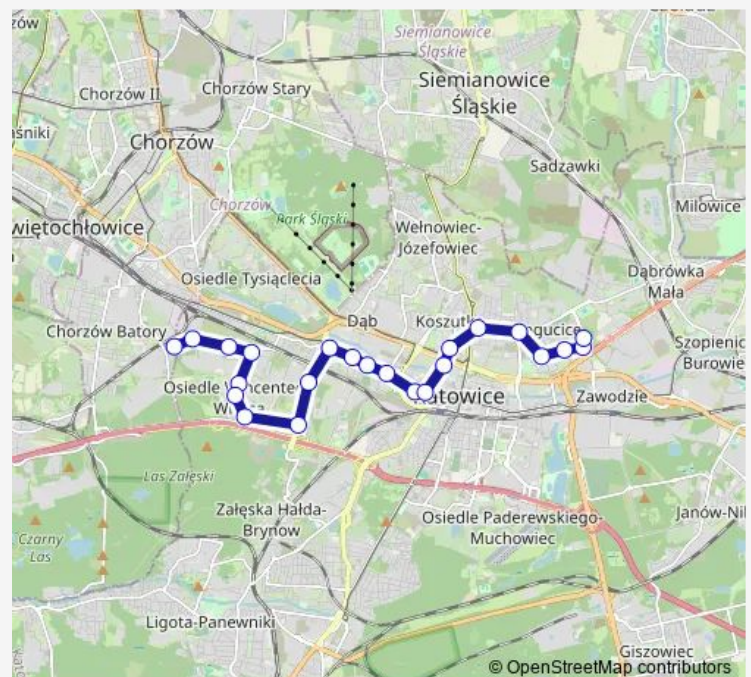

### Route schedule

Osiedle Kukuczki Lubuska — Obroki Elkop

Monday 04:06-21:35

Tuesday 04:02-21:35

Wednesday 04:06-21:35

Thursday 04:06-21:35

Friday 04:06-21:35

Saturday 04:02-21:02

### Route info

Direction: Osiedle Kukuczki Lubuska

Stops: 23

Trip Duration: 0 hour 35 min

Obroki Hale Targowe

Obroki Elkop