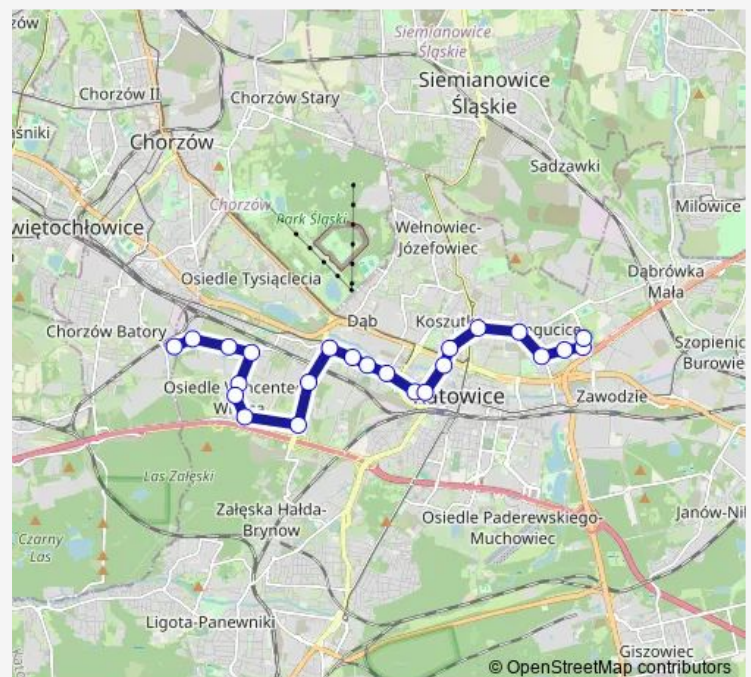

### Route schedule

Osiedle Kukuczki Lubuska — Obroki Elkop

Monday 04:06-21:35

Tuesday 04:02-21:35

Wednesday 04:06-21:35

Thursday 04:06-21:35

Friday 04:06-21:35

Saturday 04:02-21:02

### Route info

Direction: Osiedle Kukuczki Lubuska

Stops: 23

Trip Duration: 0 hour 35 min

Obroki Hale Targowe

Obroki Elkop