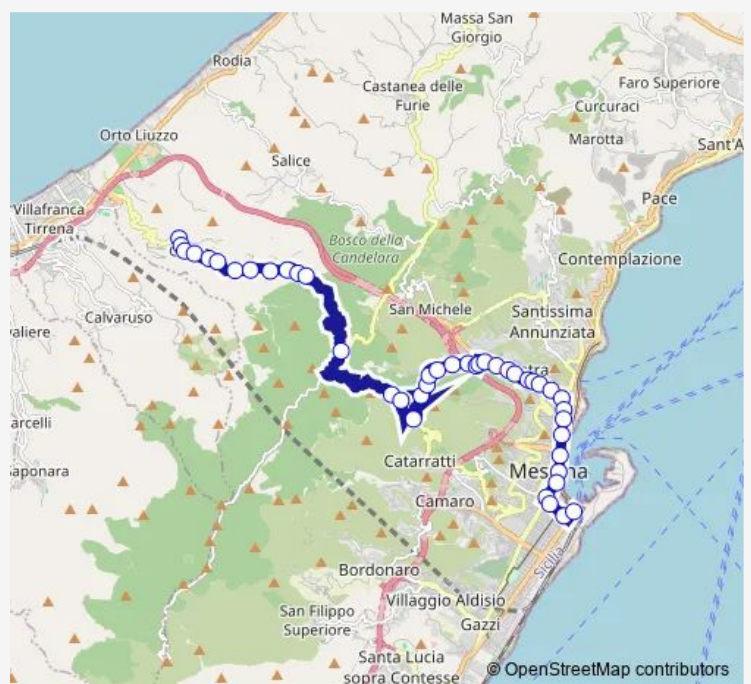

### Route schedule

Gesso, p.zza S. Antonio Abate, Capolinea — P.zza della Repubblica

Monday 05:40-21:55

Tuesday 05:40-21:55

Wednesday 05:40-21:55

Thursday 05:40-21:55

Friday 05:40-21:55

Saturday 05:40-21:55

### Route info

Direction: Gesso, p.zza S. Antonio Abate, Capolinea

Stops: 43

Trip Duration: 1 hour 5 min

70 — Casazza - Cavallotti

Via Palermo - 587

Via Palermo - 690

Chiesa Ritiro