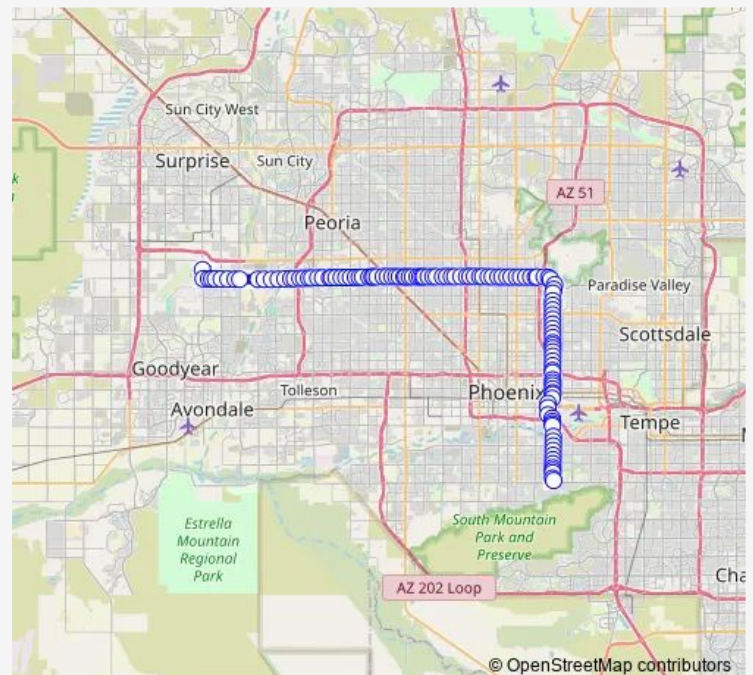

### Direction

24th St/Baseline PNR — Glendale PNR

106 stops

[Open route schedule](#)

24th St/Baseline PNR

24th St & Fremont Rd

24th St & Vineyard Rd

24th St & Burgess Ln

24th St & University Dr

24th St & Old Tower Rd

24th St & Sky Harbor Cir S

24th St & Buckeye Rd

24th St & Sky Harbor Cir N

24th St & Harrison St

24th St & Jefferson St

24th St & Van Buren St

### Route schedule

24th St/Baseline PNR — Glendale PNR

Monday 04:31-21:31

Tuesday 04:31-21:31

Wednesday 04:31-21:31

Thursday 04:31-21:31

Friday 04:31-21:31

Saturday —

### Route info

Direction: 24th St/Baseline PNR

Stops: 106

Trip Duration: 1 hour 54 min

70 — 24th St/Glendale Ave

24th St & Pierce St

24th St & Roosevelt St

24th St & Willetta St