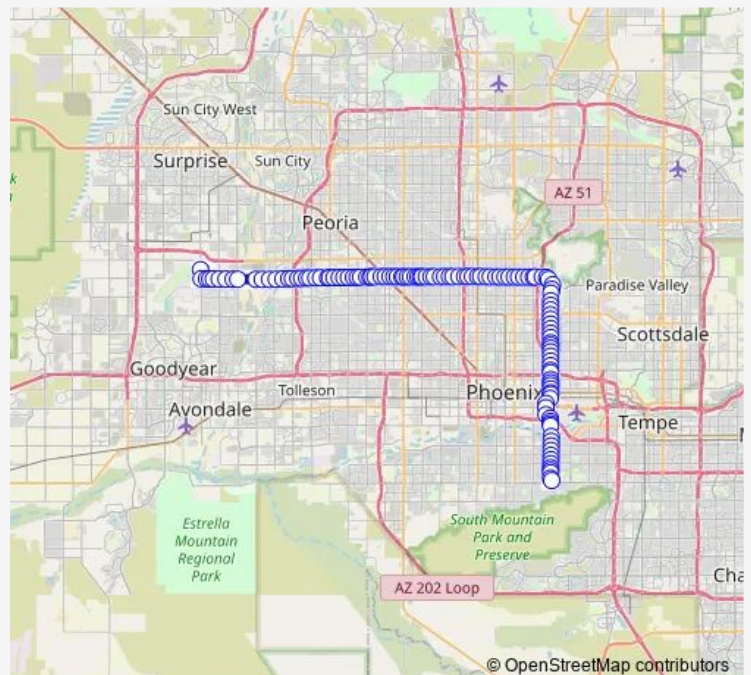

### Direction

24th St/Baseline Pnr — Glendale Pnr

106 stops

[Open route schedule](#)

24th St/Baseline Pnr

24th St & Fremont Rd

24th St & Vineyard Rd

24th St & Burgess Ln

24th St & University Dr

24th St & Old Tower Rd

24th St & Sky Harbor Cir S

24th St & Buckeye Rd

24th St & Sky Harbor Cir N

24th St & Harrison St

24th St & Jefferson St

24th St & Van Buren St

### Route schedule

24th St/Baseline Pnr — Glendale Pnr

Monday 04:31-21:31

Tuesday 04:31-21:31

Wednesday 04:31-21:31

Thursday 04:31-21:31

Friday 04:31-21:31

Saturday —

### Route info

Direction: 24th St/Baseline Pnr

Stops: 106

Trip Duration: 1 hour 54 min

70 — 24th St/Glendale Ave

24th St & Pierce St

24th St & Roosevelt St

24th St & Willetta St