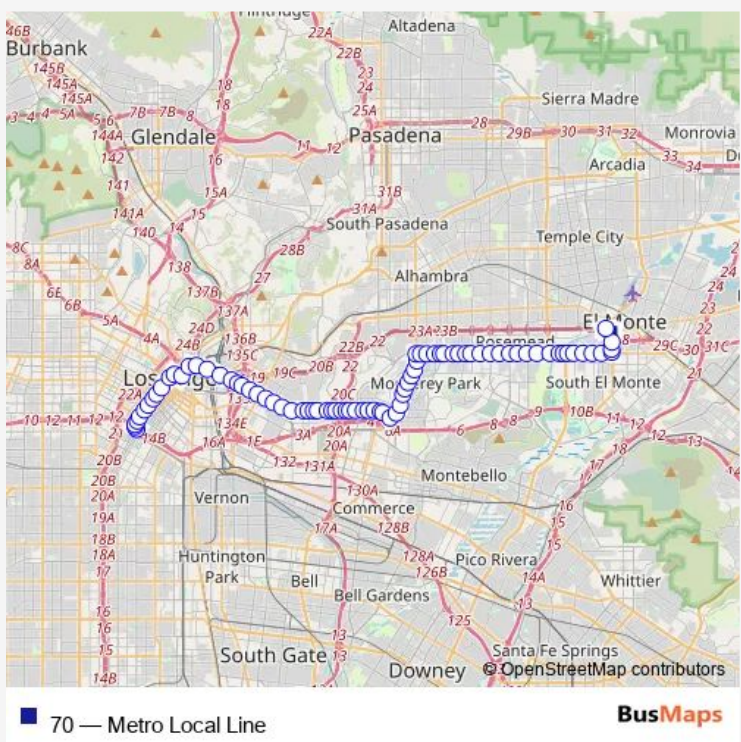

Bus 70 Metro Local Line

[Go to website](#)

Direction
 El Monte Station - Upper Level — Terminal 28 - East Lot
 82 stops
[Open route schedule](#)

- El Monte Station - Upper Level
- Santa Anita / Amador
- Santa Anita / Mildred
- Santa Anita / Bodger
- Garvey / Santa Anita
- Garvey / Central
- Garvey / Merced
- Garvey / Potrero
- Garvey / Chico
- Garvey / Lashbrook
- Garvey / Rosemead
- Garvey / Garvey Community Center
- Garvey / Muscatel
- Garvey / Walnut Grove
- Garvey / Delta
- Garvey / San Gabriel
- Garvey / Kelburn
- Garvey / Del Mar
- Garvey / Jackson
- Garvey / New
- Garvey / Florence

Route schedule
 El Monte Station - Upper Level — Terminal 28 - East Lot

Monday	03:42-02:41 ⁺¹
Tuesday	03:42-02:41 ⁺¹
Wednesday	03:42-02:41 ⁺¹
Thursday	03:42-02:41 ⁺¹
Friday	03:42-02:41 ⁺¹
Saturday	03:42-02:41 ⁺¹
Sunday	03:42-02:41 ⁺¹

Route info
 Direction: El Monte Station - Upper Level
 Stops: 82
 Trip Duration: 1 hour 3 min

Garvey / Rural

Garvey / Alhambra

Garvey / Lincoln

Garvey / Garfield

Garvey / Huntington

Garvey / Ynez

Garvey / Chandler