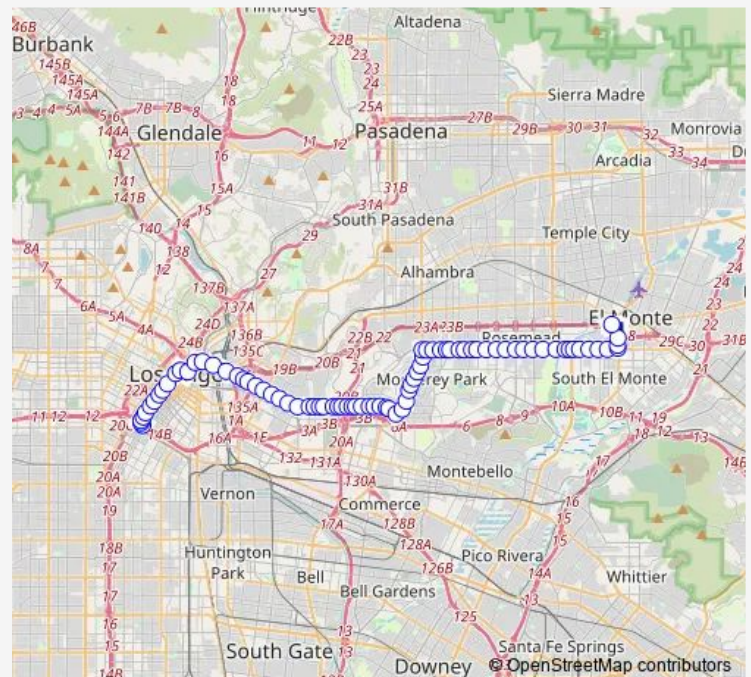

Garvey / Rosemead

Garvey / Garvey Community Center

Garvey / Muscatel

Garvey / Walnut Grove

Garvey / Delta

Garvey / San Gabriel

Garvey / Kelburn

Garvey / Del Mar

Garvey / Jackson

Garvey / New

Garvey / Florence

Route schedule

El Monte Station - Upper Level — Terminal 28 - East Lot

Monday 03:42-02:41⁺¹

Tuesday 03:42-02:41⁺¹

Wednesday 03:42-02:41⁺¹

Thursday 03:42-02:41⁺¹

Friday 03:42-02:41⁺¹

Saturday 03:42-02:41⁺¹

Sunday 03:42-02:41⁺¹

Route info

Direction: El Monte Station - Upper Level

Stops: 82

Trip Duration: 1 hour 3 min

70 — Metro Local Line

Garvey / Rural

Garvey / Alhambra

Garvey / Lincoln

Garvey / Garfield

Garvey / Huntington

Garvey / Ynez

Garvey / Chandler