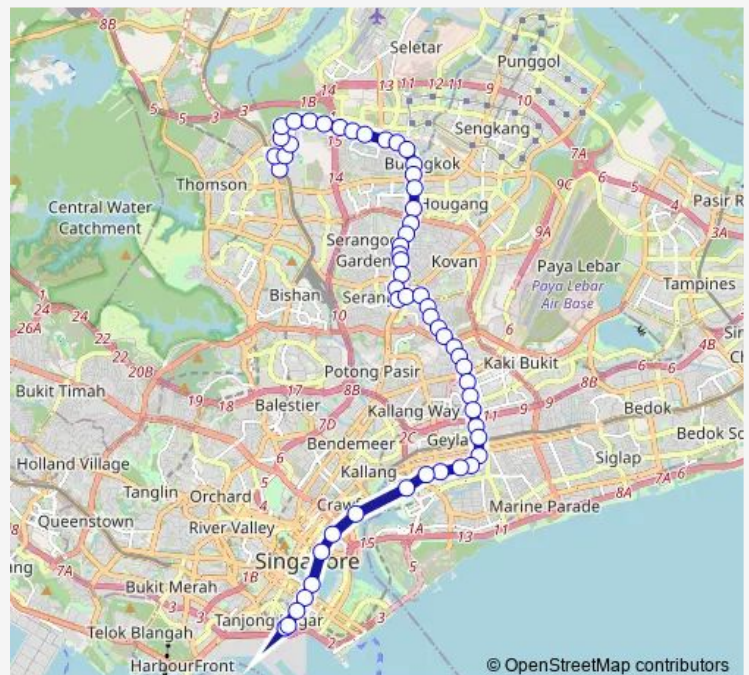

### Route schedule

Yio Chu Kang Int — Shenton Way Ter

Monday 05:45

Tuesday 05:45

Wednesday 05:45

Thursday 05:45

Friday 05:45

Saturday 05:45

### Route info

Direction: Yio Chu Kang Int

Stops: 55

Trip Duration: 1 hour 29 min

70

BusMaps

Aft Phillips Ave

Aft Serangoon Gdn Way