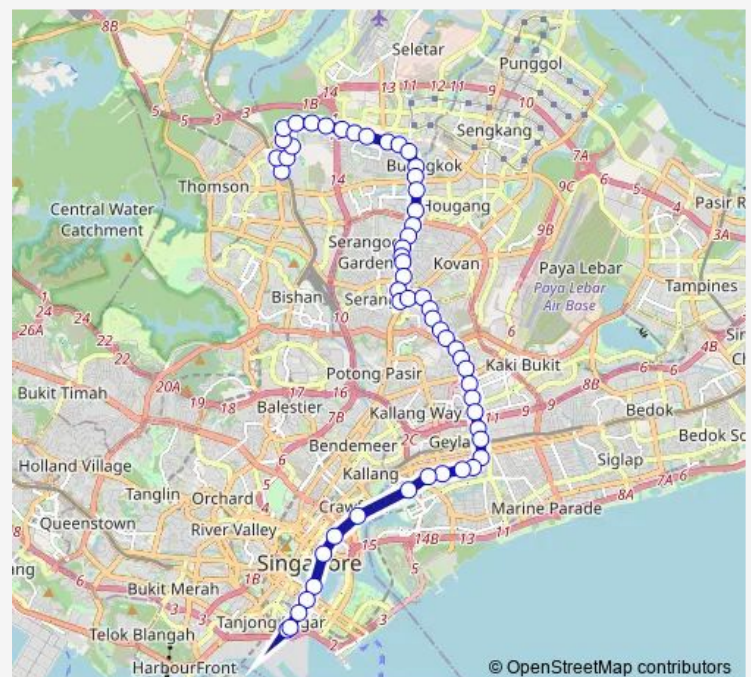

### Route schedule

Yio Chu Kang Int — Shenton Way Ter

Monday 05:45

Tuesday 05:45

Wednesday 05:45

Thursday 05:45

Friday 05:45

Saturday 05:45

### Route info

Direction: Yio Chu Kang Int

Stops: 55

Trip Duration: 1 hour 29 min

70

BusMaps

Aft Phillips Ave

Aft Serangoon Gdn Way