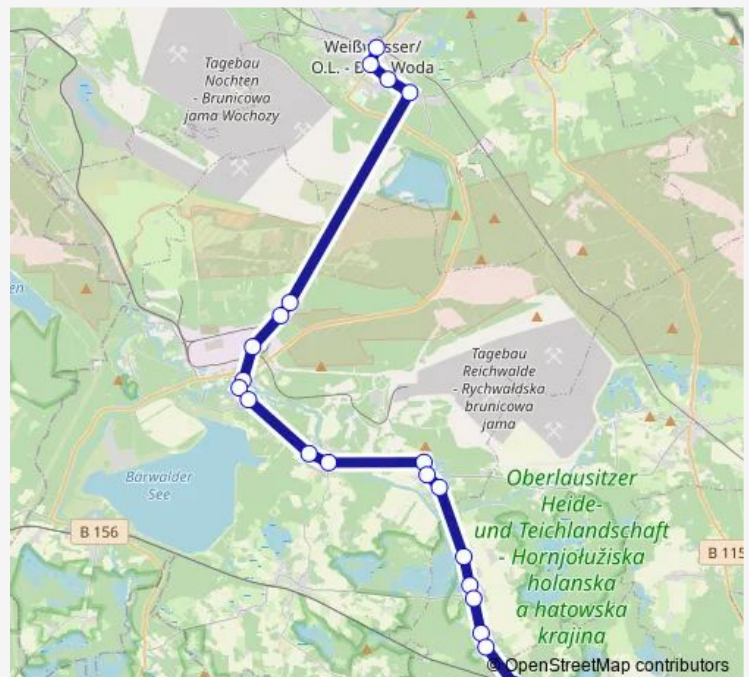

### Route schedule

Weißwasser Bahnhof — Mücka Schule

Monday 05:59-20:02

Tuesday 05:59-20:02

Wednesday 05:59-20:02

Thursday 05:59-20:02

Friday 05:59-20:02

Saturday —

### Route info

Direction: Weißwasser Bahnhof

Stops: 22

Trip Duration: 0 hour 53 min