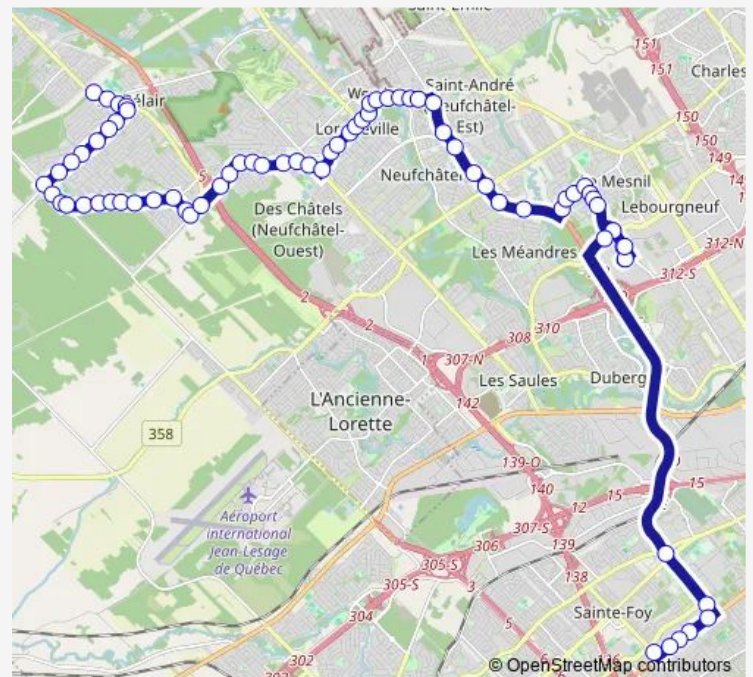

Aladin

Route schedule

de l'Innovation — J.-Dallaire

Monday 05:56-22:58

Tuesday 05:56-22:58

Wednesday 05:56-22:58

Thursday 05:56-22:58

Friday 05:56-22:58

Saturday 05:57-22:58

Sunday 05:57-22:58

Route info

Direction: de l'Innovation

Stops: 72

Trip Duration: 1 hour 3 min

Adam

d'Alma