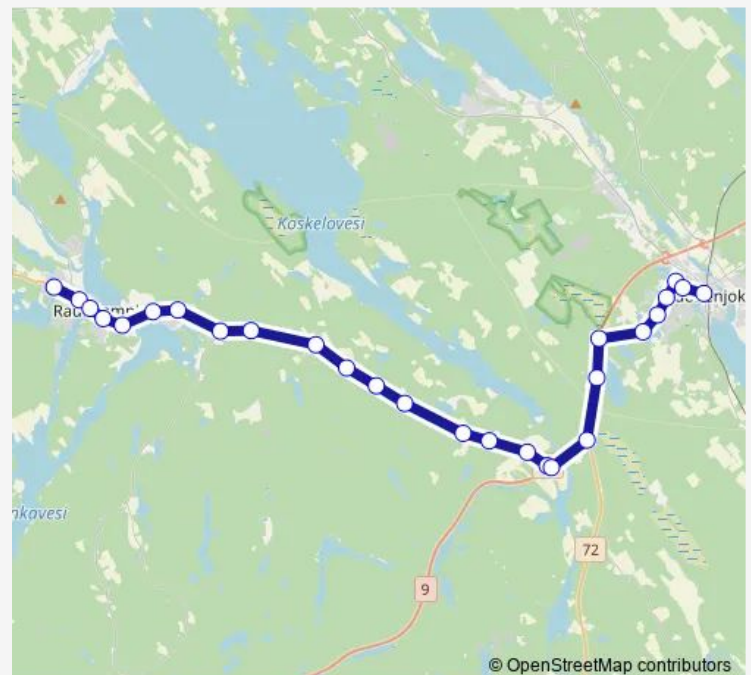

### Route schedule

Suonenjoki — Rautalampi Neste

Monday 14:10

Tuesday 14:10

Wednesday 14:10

Thursday 14:10

Friday 14:10

Saturday —

### Route info

Direction: Suonenjoki

Stops: 24

Trip Duration: 0 hour 20 min

70 — Rautalampi - Suonenjoki

Lukio L

Virastotalo L

Rautalampi Neste