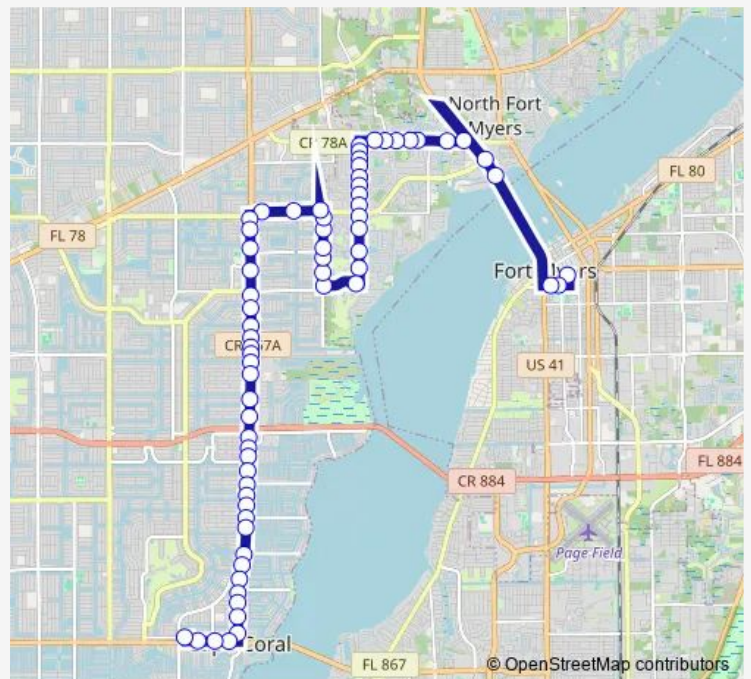

Route schedule

Cape Coral Transfer Center — Rosa Parks Transportation Ctr

Monday	05:45-20:30
Tuesday	05:45-20:30
Wednesday	05:45-20:30
Thursday	05:45-20:30
Friday	05:45-20:30
Saturday	05:45-20:30
Sunday	06:40-18:15

Route info

Direction: Cape Coral Transfer Center

Stops: 67

Trip Duration: 0 hour 50 min

70 — Route 70

Walmart-Nb

DEL Prado Blvd S @ SE 15th TER-NB 1

DEL Prado Blvd S @ SE 15th TER-NB 2

DEL Prado Blvd S @ SE 14th ST-Nb

DEL Prado Blvd S @ SE 12th Ter

DEL Prado Blvd S @ SE 10th TER-Nb

DEL Prado Blvd S @ Viscaya Pkwy-Nb

Cape Coral Hospital @ SE 6TH St

DEL Prado Blvd S @ SE 6TH St

DEL Prado Blvd S @ SE 4TH St

Wednesday 05:15

Thursday 05:15

Friday 05:15

Saturday —

Sunday —

Route info

Direction: Cape Coral Transfer Center

Stops: 42