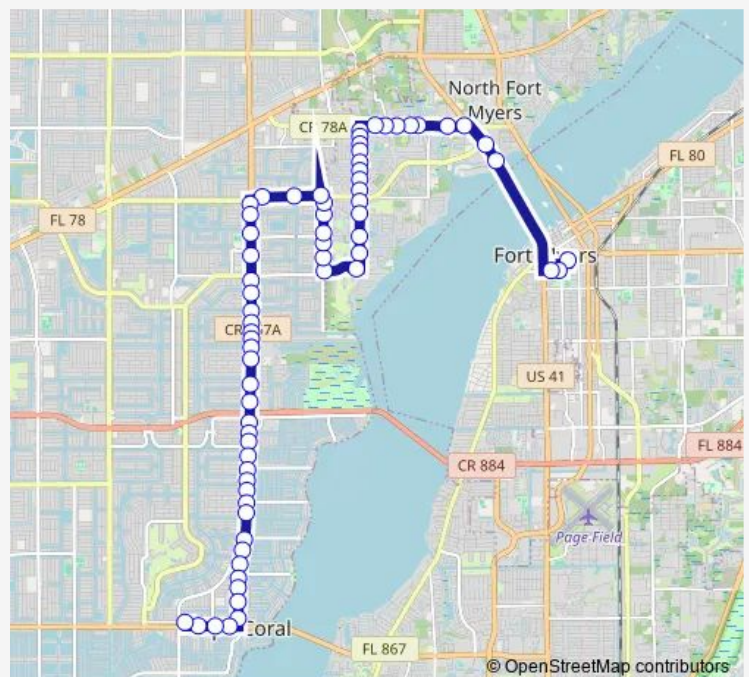

DEL Prado Blvd S @ Veterans Pkwy-Nb

DEL Prado Blvd @ Starbucks

DEL Prado Blvd S @ SE 20th St

DEL Prado Blvd @ 4 MLE Cove Pkwy-Nb

Coralwood Mall-

Route schedule

Cape Coral Transfer Center — Rosa Parks Transportation Ctr

Monday	05:45-20:30
Tuesday	05:45-20:30
Wednesday	05:45-20:30
Thursday	05:45-20:30
Friday	05:45-20:30
Saturday	05:45-20:30
Sunday	06:40-18:15

Route info

Direction: Cape Coral Transfer Center

Stops: 67

Trip Duration: 0 hour 57 min

70 — Route 70

Walmart-Nb

DEL Prado Blvd S @ SE 15th TER-NB 1

DEL Prado Blvd S @ SE 15th TER-NB 2

DEL Prado Blvd S @ SE 14th ST-Nb

DEL Prado Blvd S @ SE 12th Ter

DEL Prado Blvd S @ SE 10th TER-Nb

DEL Prado Blvd S @ Viscaya Pkwy-Nb

Wednesday 05:15

Thursday 05:15

Friday 05:15

Saturday —

Sunday —

Route info

Direction: Cape Coral Transfer Center

Stops: 42