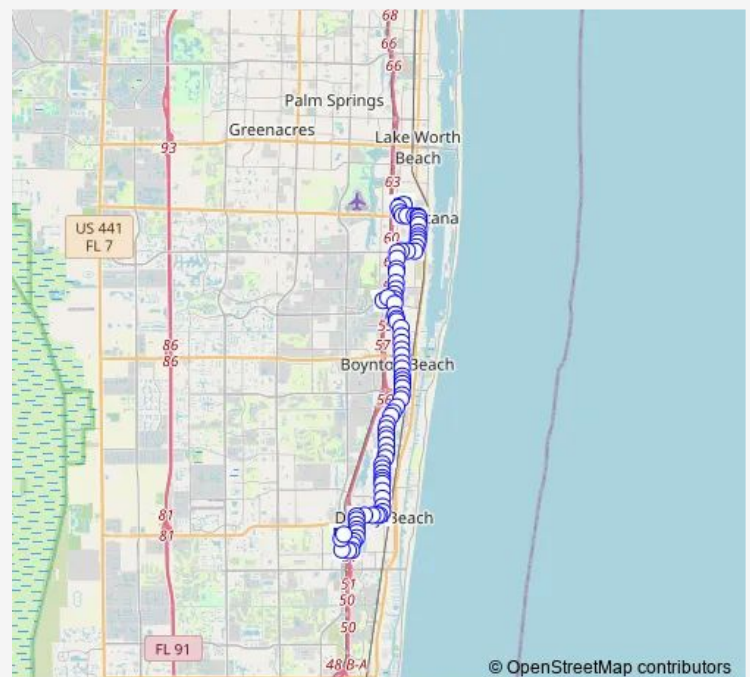

Seacrest Blvd at Hypoluxo Rd

Seacrest Blvd at Loquat Tree Dr

Seacrest Blvd at Mentone Dr

Route schedule

LNT/LKW PHU at Main Bldg — DLB TRS at BUS Trm

Monday 05:05-19:10

Tuesday 05:05-19:10

Wednesday 05:05-19:10

Thursday 05:05-19:10

Friday 05:05-19:10

Saturday 07:08-18:08

Sunday 08:45-17:43

Route info

Direction: LNT/LKW PHU at Main Bldg

Stops: 83

Trip Duration: 1 hour 0 min

70 — LNT - DLB via Seacrest

Seacrest Blvd at Pine PT Dr

Seacrest Blvd at Flamingo Dr

Seacrest Blvd at NW 28th Ave

Seacrest Blvd at NE 26th Ave

Seacrest Blvd at Gateway Blvd

Gateway Blvd at NW 1ST St

High Ridge RD at Gateway Blvd

BYB TRS at BUS Trm

Seacrest Blvd at Gateway Blvd

Seacrest Blvd at Bld1901 M Ent

Seacrest Blvd at NW 17th Ave

Seacrest Blvd at NW 16th Ave

Seacrest Blvd at NW 14th Ave

Seacrest Blvd at MLK Blvd

Seacrest Blvd at NW 8TH Ave