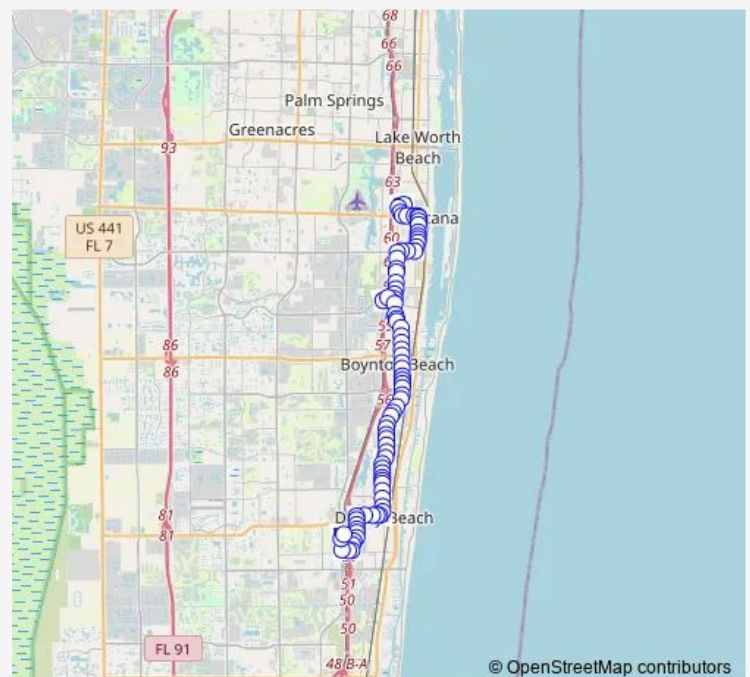

Seacrest Blvd at Mentone Dr

### Route schedule

LNT/LKW PHU at Main Bldg — DLB TRS at BUS Trm

Monday 05:05-19:10

Tuesday 05:05-19:10

Wednesday 05:05-19:10

Thursday 05:05-19:10

Friday 05:05-19:10

Saturday 07:08-18:08

### Route info

Direction: LNT/LKW PHU at Main Bldg

Stops: 83

Trip Duration: 0 hour 56 min

70 — LNT - DLB via Seacrest

Seacrest Blvd at Pine PT Dr

Seacrest Blvd at Flamingo Dr

Seacrest Blvd at NW 28th Ave

Seacrest Blvd at NE 26th Ave

Seacrest Blvd at Gateway Blvd

Gateway Blvd at NW 1ST St

High Ridge RD at Gateway Blvd

BYB TRS at BUS Trm

Seacrest Blvd at Gateway Blvd

Seacrest Blvd at Bld1901 M Ent

Seacrest Blvd at NW 17th Ave