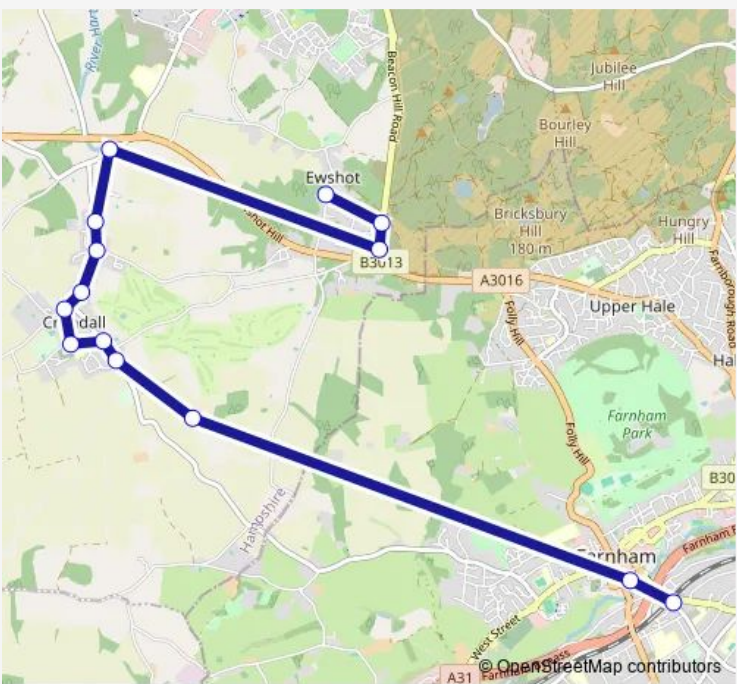

**Bus 70 Fleet - Crookham - Ewshot - Crondall - Farnham
Taxishare**

[Go to website](#)

Direction
St Marys Church — Farnham Railway Station

14 stops

[Open route schedule](#)

- St Marys Church
- Badger Way
- Odiham Road
- The Horns
- Handcroft Close
- Greensprings
- Hampshire Arms
- Plume and Feathers
- All Saints Church
- Glebe Road
- St Cross Road
- Clare Park Hospital
- South Street
- Farnham Railway Station

Route schedule
St Marys Church — Farnham Railway Station

Monday	10:00
Tuesday	10:00
Wednesday	10:00
Thursday	10:00
Friday	10:00
Saturday	10:00
Sunday	—

Route info

Direction: St Marys Church

Stops: 14

Trip Duration: 0 hour 37 min

Direction

Farnham Railway Station — St Marys Church

14 stops

[Open route schedule](#)

Farnham Railway Station

Union Road

Clare Park Hospital

St Cross Road

Route info

Direction: Farnham Railway Station

Stops: 14

Trip Duration: 0 hour 40 min

70 Bus time schedules and route maps are available in an offline PDF at busmaps.com. Use the busmaps.com website to see live bus times, train schedule or subway schedule, and step-by-step directions for all public transit in Crondall