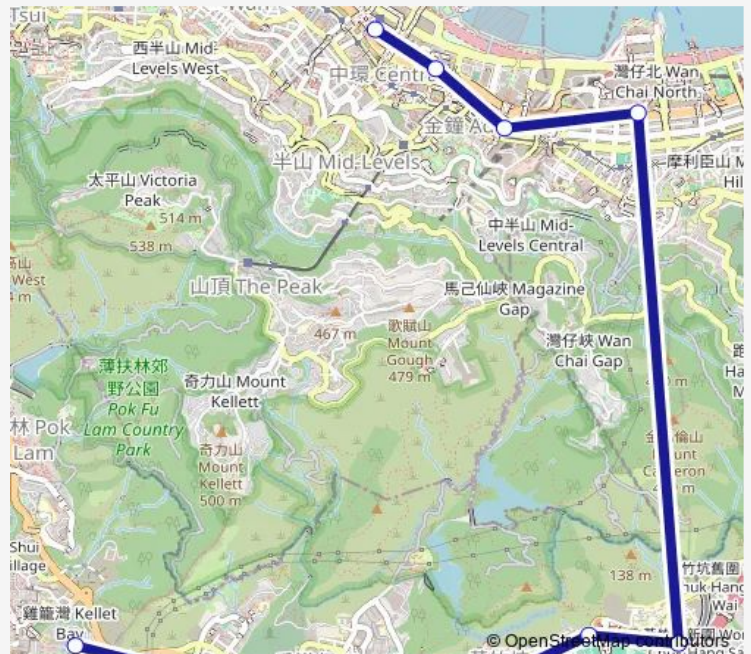

[Ctb] Ocean Court, Aberdeen Praya Road[[Kmb+Ctb] Ocean Court/
Ocean Court, Aberdeen Praya Road

[Ctb] Aberdeen Promenade, Aberdeen Praya Road[[Kmb+Ctb] Aberdeen Promenade/
Aberdeen Promenade, Aberdeen Praya Road

[Ctb] Aberdeen Wholesale Fish Market, Aberdeen Praya Road[[Kmb+Ctb] Aberdeen Wholesale Fish Mar-

Route schedule

[Ctb] Central (Exchange Square)[Kmb+Ctb] Exchange Square BUS Terminus/
Central (Exchange Square) — [Ctb] WAH Kwai Estate[[Kmb+Ctb] WAH Kwai Estate BUS Terminus/
Wah Kwai Estate

Stops: 14

Trip Duration: 0 hour 35 min

70 — WAH Kwai - Central (Exchange Square)

ket/
Aberdeen Wholesale Fish Market, Aberdeen
Praya Road

[Ctb] Hing WAI Industrial Centre, TIN WAN Praya
Road[[Kmb+Ctb] Hing WAI Industrial Centre/
Hing
WAI Industrial Centre, TIN WAN Praya Road