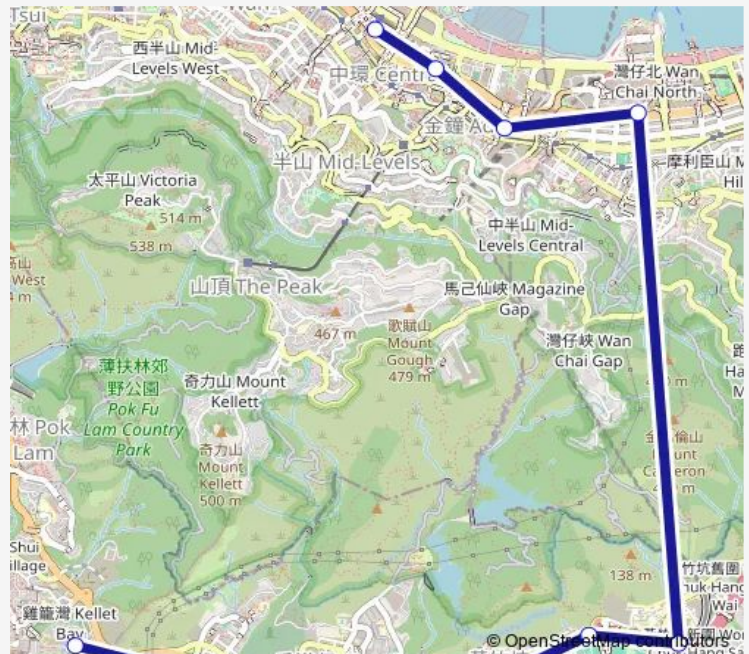

[Ctb] Ocean Court, Aberdeen Praya Road → [Kmb+Ctb] Ocean Court → Ocean Court, Aberdeen Praya Road

[Ctb] Aberdeen Promenade, Aberdeen Praya Road → [Kmb+Ctb] Aberdeen Promenade → Aberdeen Promenade, Aberdeen Praya Road

[Ctb] Aberdeen Wholesale Fish Market, Aberdeen Praya Road → [Kmb+Ctb] Aberdeen Wholesale Fish Market

Route schedule

[Ctb] Central (Exchange Square) → [Kmb+Ctb] Exchange Square BUS Terminus → Central (Exchange Square) — [Ctb] WAH Kwai Estate → [Kmb+Ctb] WAH Kwai Estate BUS Terminus → Wah Kwai Estate

Monday	05:50-22:30
Tuesday	05:50-22:30
Wednesday	05:50-22:30
Thursday	05:50-22:30
Friday	05:50-22:30
Saturday	05:50-23:55
Sunday	05:50-23:47

Route info

Direction: [Ctb] Central (Exchange Square) → [Kmb+Ctb] Exchange Square BUS Terminus → Central (Exchange Square)

Stops: 14

Trip Duration: 0 hour 39 min

70 — WAH Kwai - Central (Exchange Square)

ket/
Aberdeen Wholesale Fish Market, Aberdeen
Praya Road

[Ctb] Hing WAI Industrial Centre, TIN WAN Praya
Road[[Kmb+Ctb] Hing WAI Industrial Centre/
Hing
WAI Industrial Centre, TIN WAN Praya Road