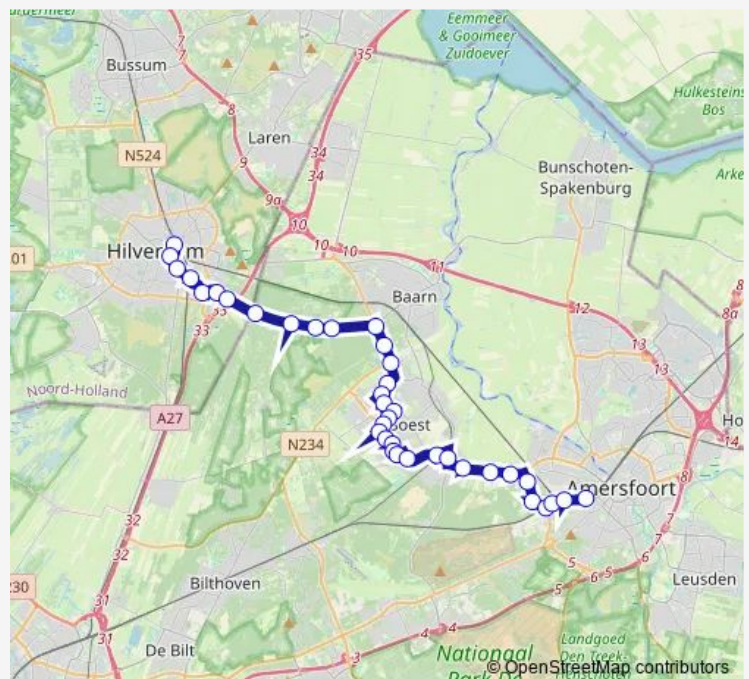

Soest, Jan de Rooijstraat

Soest, Koningsweg

Soest, Spinet

Route schedule

Hilversum, Station — Amersfoort, Centraal Station

Monday 05:48-00:07⁺¹

Tuesday 05:48-23:55

Wednesday 05:48-23:55

Thursday 05:48-00:07⁺¹

Friday 05:48-23:55

Saturday 07:55-00:37⁺¹

Sunday 08:49-00:07⁺¹

Route info

Direction: Hilversum, Station

Stops: 37

Trip Duration: 0 hour 46 min

70 — Hilversum - Amersfoort

BusMaps

Soest, Gemshoorn

Soest, Winkelc. Overhees

Soest, Choristenpad

Soest, Isaacstraat

Soest, Eigendomweg

Soest, Station Soest Zuid

Amersfoort, Gr. v. Prinstererlaan

Amersfoort, Centraal Station

Direction

Hilversum, Station — Amersfoort, Centraal Station

37 stops

[Open route schedule](#)

Hilversum, Station

Hilversum, Schapenkamp