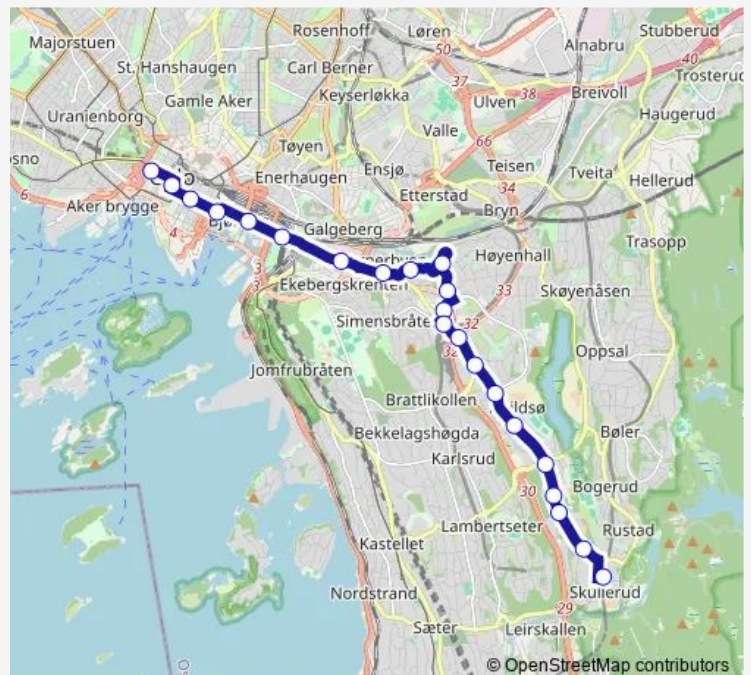

Direction

Nationaltheatret — Skullerud

22 stops

[Open route schedule](#)

- Nationaltheatret
- Wessels plass
- Kvadraturen
- Jernbanetorget
- Bjørvika
- Middelalderparken
- Lodalen
- Kværner
- Eirik Raudes vei
- Furuveien
- Manglerudveien
- Ryenberget
- Ryen T
- Ryensvingen
- Sandstuveien
- Alléen
- Smedberg
- Abildsø
- Lille Langerud
- Langerudveien
- Langerudhjemmet

Route schedule

Nationaltheatret — Skullerud

Monday	05:56-00:26 ⁺¹
Tuesday	05:56-00:26 ⁺¹
Wednesday	05:56-00:26 ⁺¹
Thursday	05:56-00:26 ⁺¹
Friday	05:56-00:26 ⁺¹
Saturday	06:56-00:26 ⁺¹
Sunday	06:56-00:26 ⁺¹

Route info

Direction: Nationaltheatret

Stops: 22

Trip Duration: 0 hour 28 min

70 — Nationaltheatret - Skullerud

Direction

Skullerud — Nationaltheatret

22 stops

[Open route schedule](#)

Skullerud

Langerudhjemmet

Langerudveien

Lille Langerud

Abildsø

Smedberg

Alléen