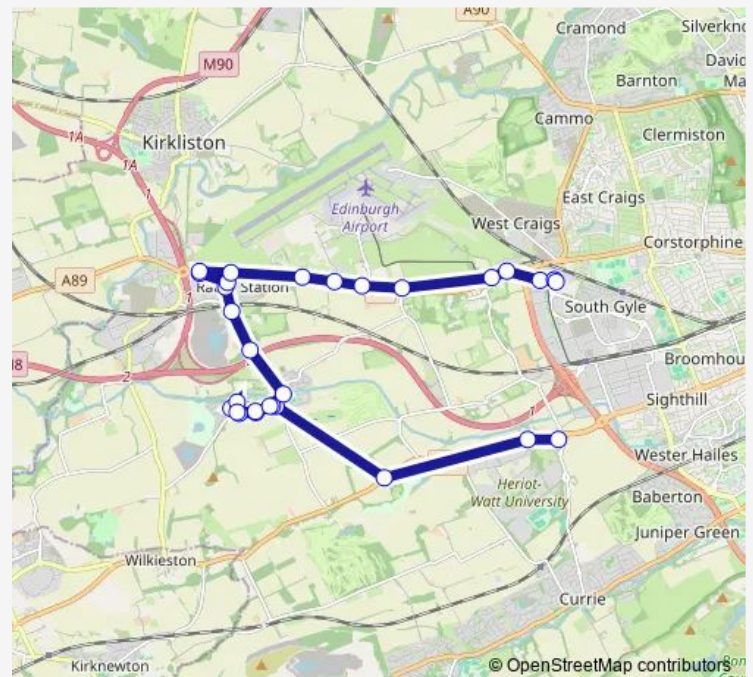

Canal Centre

Hillend

Norton House Hotel

Queen Anne Drive

Hillwood Road

Lochend Road

Lochend Road

Station Road

### Route schedule

Hermiston Park & Ride — Gyle Centre

Monday 06:00-22:40

Tuesday 06:00-22:40

Wednesday 06:00-22:40

Thursday 06:00-22:40

Friday 06:00-22:40

Saturday 07:05-22:40

### Route info

Direction: Hermiston Park & Ride

Stops: 29

Trip Duration: 0 hour 30 min

70

BusMaps

Ingliston Road

Airport Junction

## Route info

Direction: Gyle Centre

Stops: 29

Trip Duration: 0 hour 28 min

Addistoun House

Hermiston Walk

Hermiston Roundabout

Hermiston Park & Ride