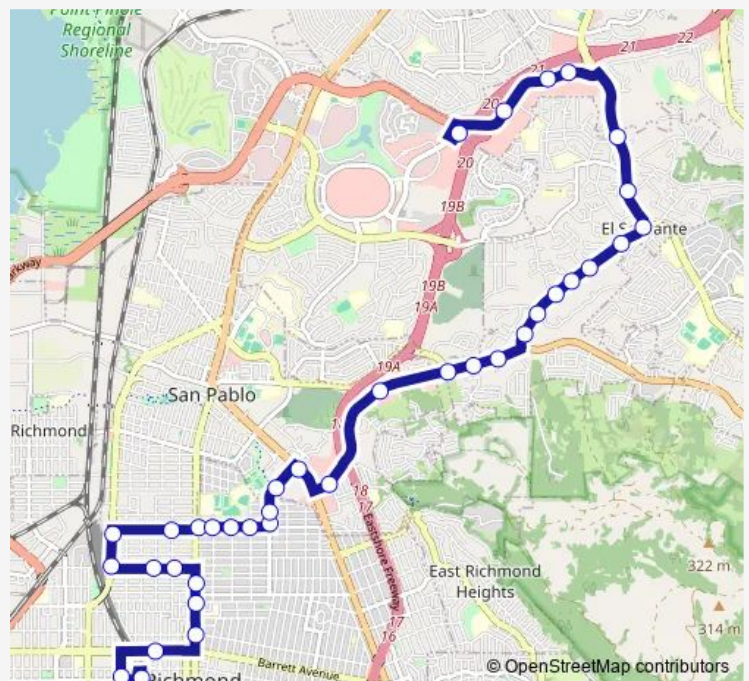

Thursday 06:36-20:36

Friday 06:36-20:36

Saturday 06:36-20:36

Sunday 06:36-20:36

Route info

Direction: Richmond Bart

Stops: 37

Trip Duration: 0 hour 37 min

70 — Rheem - San Pablo Dam - Appian

San Pablo Dam Rd & El Portal Dr

San Pablo Dam Rd & Hillcrest Rd

San Pablo Dam Rd & Pitt Way

4200 Appian Way

Appian Way & Santa Rita Rd

Appian Way & La Paloma Rd

4630 Appian Way

Fitzgerald Dr & Target (Pinole Shopping Center)

Richmond Pkwy Transit Center (Park & Ride)

Direction

Richmond Pkwy Transit Center (Park & Ride) — Richmond Bart

36 stops

[Open route schedule](#)

Richmond Pkwy Transit Center (Park & Ride)

Route info

Direction: Richmond Pkwy Transit Center (Park & Ride)

Stops: 36

Trip Duration: 0 hour 32 min

Rheem Av & 26th St

Rheem Av & 24th St

Rheem Av & 23rd St

Rheem Av & 20th St