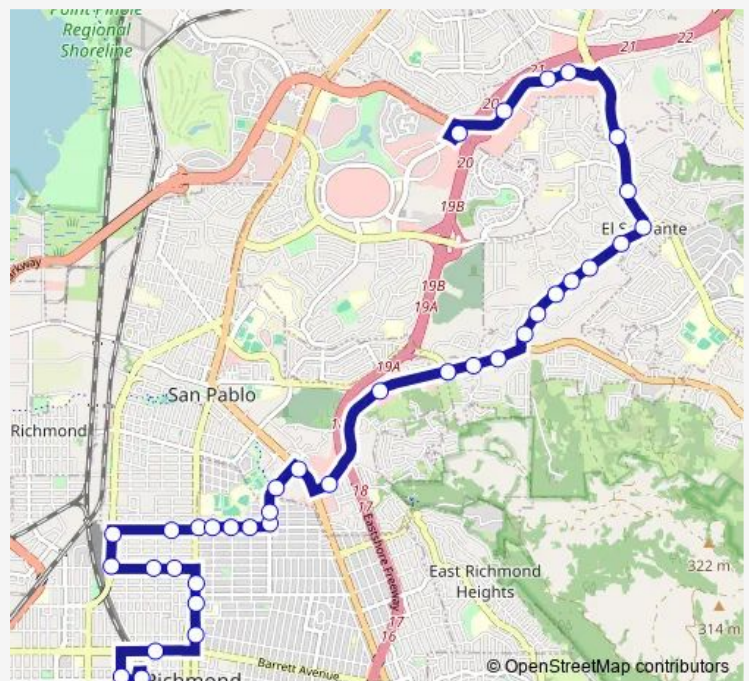

Thursday 06:36-20:36

Friday 06:36-20:36

Saturday 06:36-20:36

Sunday 06:36-20:36

Route info

Direction: Richmond Bart

Stops: 37

Trip Duration: 0 hour 37 min

70 — Rheem - San Pablo Dam - Appian

San Pablo Dam Rd & El Portal Dr

San Pablo Dam Rd & Hillcrest Rd

San Pablo Dam Rd & Pitt Way

4200 Appian Way

Appian Way & Santa Rita Rd

Appian Way & La Paloma Rd

4630 Appian Way

Fitzgerald Dr & Target (Pinole Shopping Center)

Richmond Pkwy Transit Center (Park & Ride)

Direction

Richmond Pkwy Transit Center (Park & Ride) — Richmond Bart

36 stops

[Open route schedule](#)

Richmond Pkwy Transit Center (Park & Ride)

Route info

Direction: Richmond Pkwy Transit Center (Park & Ride)

Stops: 36

Trip Duration: 0 hour 36 min

Rheem Av & 26th St

Rheem Av & 24th St

Rheem Av & 23rd St

Rheem Av & 20th St