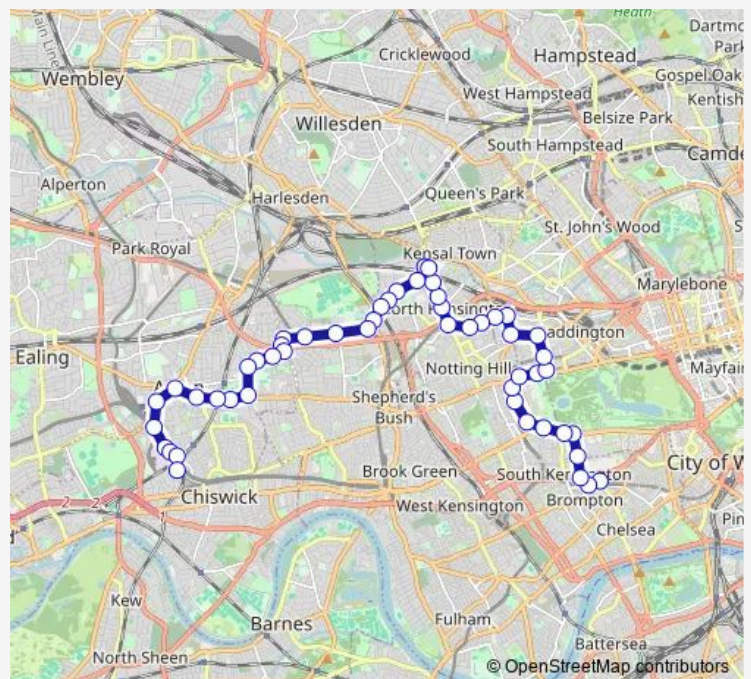

Bus 70 Chiswick Business Park - Acton Town - Ladbroke Grove - Notting Hill Gate - South Kensington

[Go to website](#)

Direction

Chiswick Business Park — Queensberry Place

50 stops

[Open route schedule](#)

Chiswick Business Park

Stanhope Way / Acton Works

Roslin Road

Acton Town

Hillcrest Road (W3)

Acton Fire Station

King Street (W3)

Acton Old Town Hall

Acton Central Station

Acton Park

Acton Park / Greenview Close

Goldsmith Close

Shaa Road

Glendun Road

Western Avenue/Savoy Circus

East Acton Station / Fitzneal Street

Wulfstan Street

Hammersmith Hospital

Latymer Upper Playing Fields

North Pole Road

North Pole Road / Scrubs Lane

Route schedule

Chiswick Business Park — Queensberry Place

Monday 05:20-23:40

Tuesday 05:20-23:40

Wednesday 05:20-23:40

Thursday 05:20-23:40

Friday 05:20-23:40

Saturday 05:20-23:40

Sunday 05:20-23:40

Route info

Direction: Chiswick Business Park

Stops: 50

Trip Duration: 1 hour 37 min

70 — Chiswick Business Park - Acton Town - Ladbroke Grove - Notting Hill Gate - South Kensington