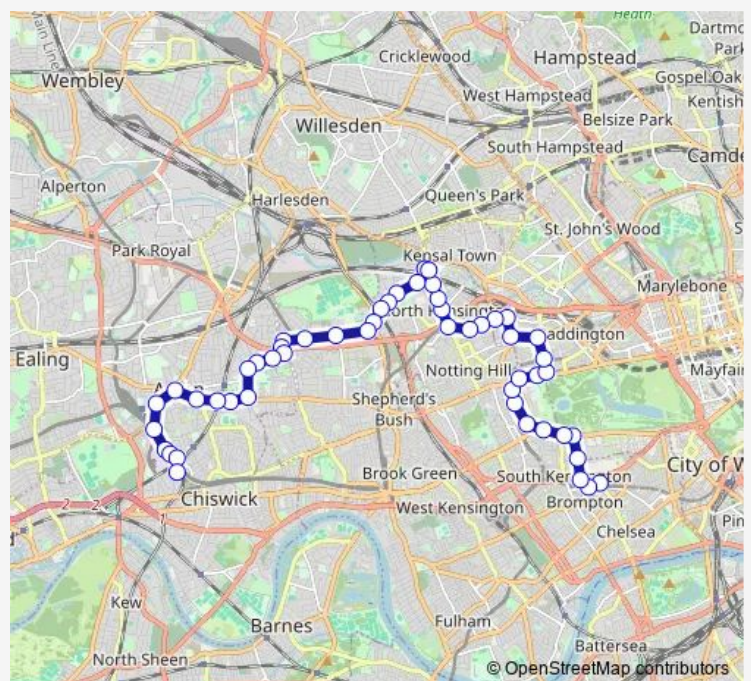

Wednesday 05:20-23:40

Thursday 05:20-23:40

Friday 05:20-23:40

Saturday 05:20-23:40

Sunday 05:20-23:40

Route info

Direction: Chiswick Business Park

Stops: 50

Trip Duration: 0 hour 56 min

70 — Chiswick Business Park - Acton Town - Ladbroke Grove - Notting Hill Gate - South Kensington

Highlever Road

Dalgarno Gardens

Barlby Gardens

Kensal House

Ladbroke Grove Sainsbury's

Wednesday 00:15-23:55

Thursday 00:15-23:55

Friday 00:15-23:55

Saturday 00:15-23:55

Sunday 00:15-23:55

Route info

Direction: South Kensington Station

Stops: 52