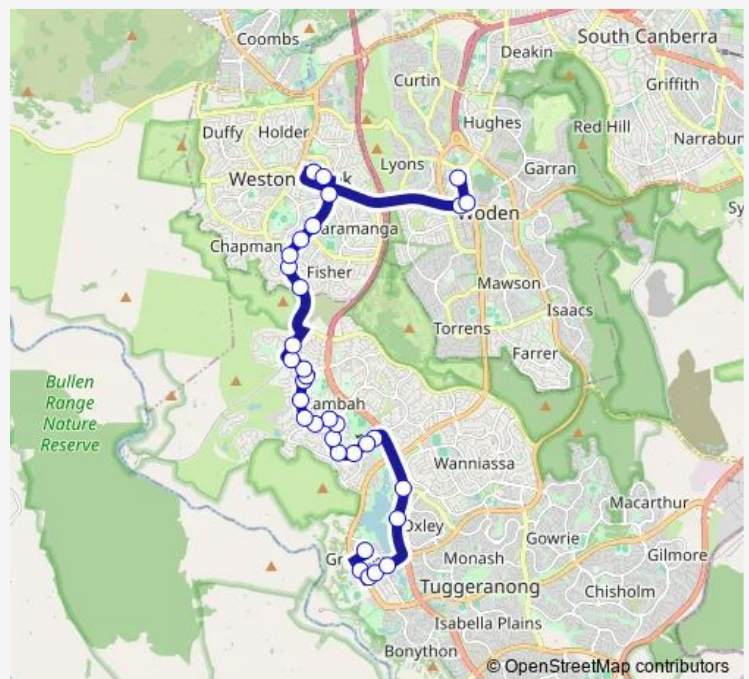

Boddington Cr after Bateman St

Boddington Cr after 2nd Crozier Cct

Boddington Cr after Carleton St

Boddington Cr before Barritt St

Barritt St after Boddington Cr

Route schedule

Tuggeranong Interchange Plt 4 — Woden Temporary Interchange Plt 6 Arrive

Monday	05:30-22:00
Tuesday	05:30-22:00
Wednesday	05:30-22:00
Thursday	05:30-22:00
Friday	05:30-22:00
Saturday	06:50-00:20 ⁺¹
Sunday	08:05-20:05

Route info

Direction: Tuggeranong Interchange Plt 4

Stops: 33

Trip Duration: 0 hour 34 min

70 — Tuggeranong to Woden via Kambah West & Cooleman Ct

Barritt St before Kambah Pool Rd

Kambah Pool Rd after Barritt St

Namatjira Dr opp 223

Namatjira Dr before Perry Dr

Namatjira Dr after Perry Dr

Saturday 06:59-22:59

Sunday 08:44-20:44

Route info

Direction: Woden Temporary Interchange Plt 1

Stops: 31

Trip Duration: 0 hour 38 min

Drakeford Dr before Taverner St

Drakeford Dr after Taverner St