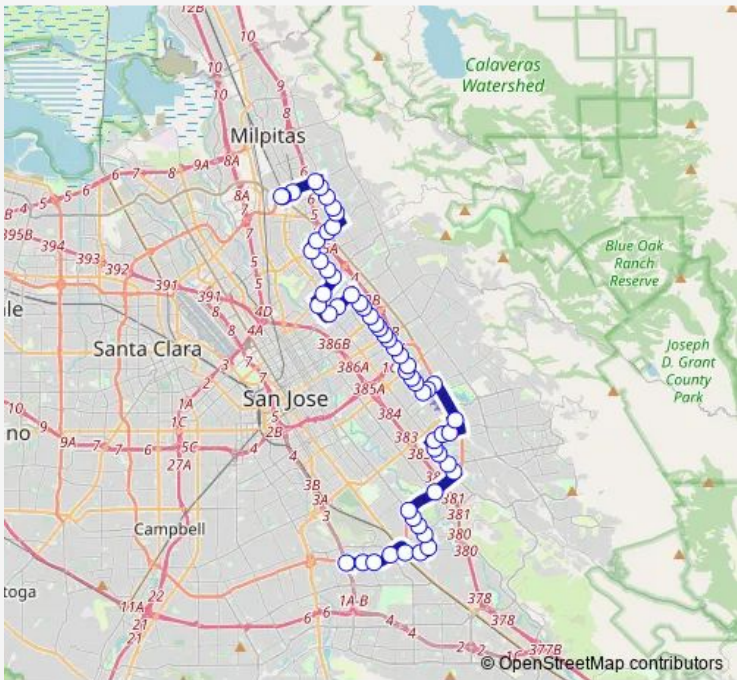

**Bus 70 Milpitas Bart - Capitol Stn via Jackson**

[Go to website](#)

**Direction**  
 Capitol Station (Bay 2) — Milpitas Bart (Bay 12)  
 56 stops  
[Open route schedule](#)

- Capitol Station (Bay 2)
- Capitol & Bluefield
- Capitol & Vistapark
- Capitol & Snell
- Senter & Monterey
- Senter & San Ramon
- Senter & Coyote
- Senter & Hellyer
- Senter & Sylvandale
- Senter & Singleton
- Capitol & Senter
- Capitol & Mclaughlin
- Silver Creek & Capitol
- King & Vanport
- King & Aldrich
- King & Enesco
- Rigoletto & Othello
- Rigoletto & Sibelius
- Quimby & Eastridge
- Eastridge Transit Center (Bay 9)
- Ocala & Capitol

Route schedule  
 Capitol Station (Bay 2) — Milpitas Bart (Bay 12)

Monday	05:10-23:28
Tuesday	05:10-23:28
Wednesday	05:10-23:28
Thursday	05:10-23:28
Friday	05:10-23:28
Saturday	05:51-23:25
Sunday	05:51-22:26

Route info  
 Direction: Capitol Station (Bay 2)  
 Stops: 56  
 Trip Duration: 1 hour 18 min

70 — Milpitas Bart - Capitol Stn via Jackson **BusMaps**

Ocala & Berona

Adrian & Ocala

Adrian & Sullivan

Adrian & Gainsville

## Route info

Direction: Milpitas Bart (Bay 12)

Stops: 57

Trip Duration: 1 hour 30 min

Jackson & Alum Rock

Jackson & Woodset

Jackson & Kammerer

Jackson & Bambi