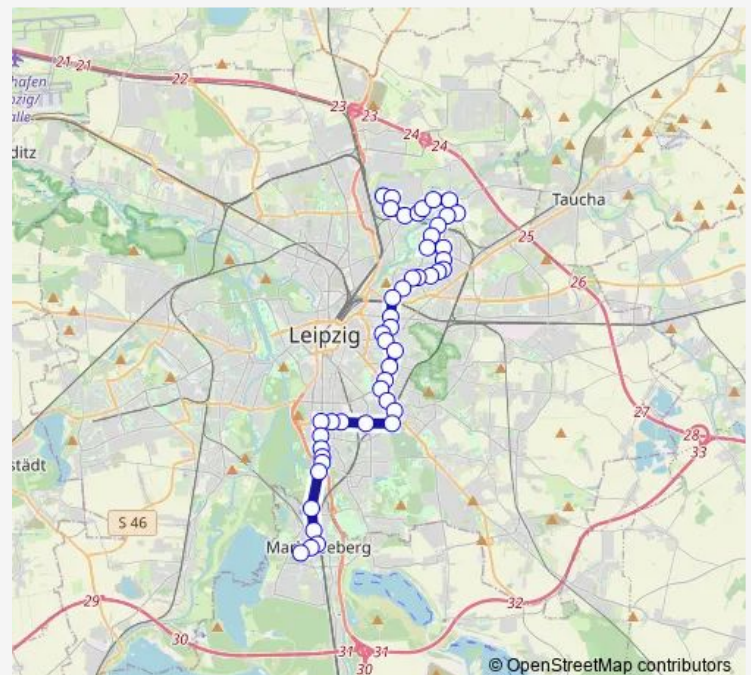

Leipzig, Abtnaundorf

Leipzig, Stöhrer-/Braunstr.

Leipzig, Schönefeld, Ost (Verbundnetz Gas Ag)

Leipzig, Braun-/Bautzner Str.

Leipzig, Bertolt-Brecht-Str.

Leipzig, Julian-Marchlewski-Str.

Leipzig, Volksgartenstr.

Leipzig, Löbauer Str.

Leipzig, Stöckelstr.

### Route schedule

Leipzig, Mockau, West — Markkleeberg, West

Monday 00:09-23:50

Tuesday 00:09-23:50

Wednesday 00:09-23:50

Thursday 00:09-23:50

Friday 00:09-23:50

Saturday 00:09-23:50

### Route info

Direction: Leipzig, Mockau, West

Stops: 47

Trip Duration: 1 hour 4 min

70 — Bus 70

Leipzig, Stannebeinplatz

Leipzig, Hermann-Liebmann-/Eisenbahnstr.

Leipzig, Dornbergerstr.