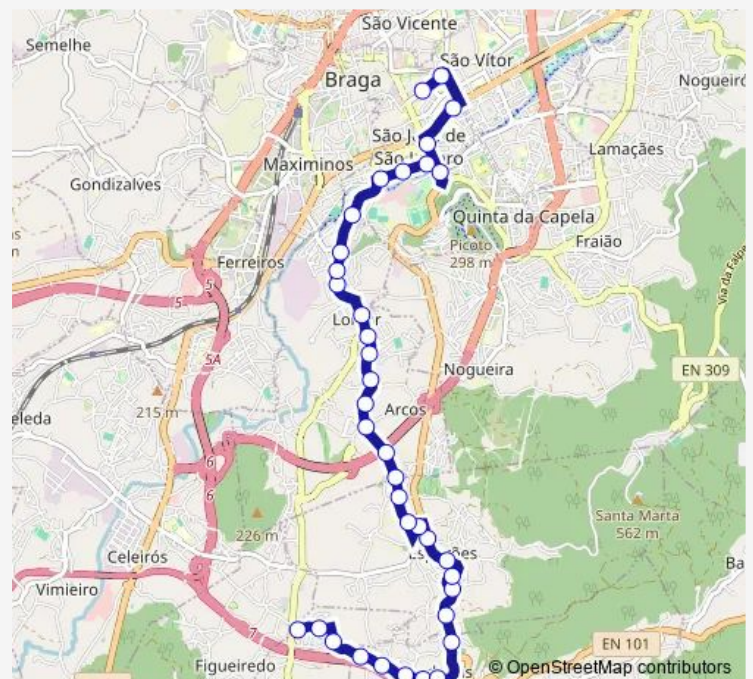

### Route schedule

Sandins — Raio (Novais E Sousa)

Monday 08:17-16:50

Tuesday 08:17-16:50

Wednesday 08:17-16:50

Thursday 08:17-16:50

Friday 08:17-16:50

Saturday —

### Route info

Direction: Sandins

Stops: 37

Trip Duration: 0 hour 33 min

Ventoso li

Ventoso I

Domingos J F Braga

José A Ferreira

## Direction

Raio (João Penha) — Ponte DA Veiga

40 stops

[Open route schedule](#)

Raio (João Penha)

Liberdade (Igreja S Lázaro li)

Liberdade (Carandá I)

Cons Lobato (Fujacal)

## Route schedule

Raio (João Penha) — Ponte DA Veiga

Monday 12:40-19:15

Tuesday 12:40-19:15

Wednesday 12:40-19:15

Thursday 12:40-19:15

Friday 12:40-19:15

Saturday —