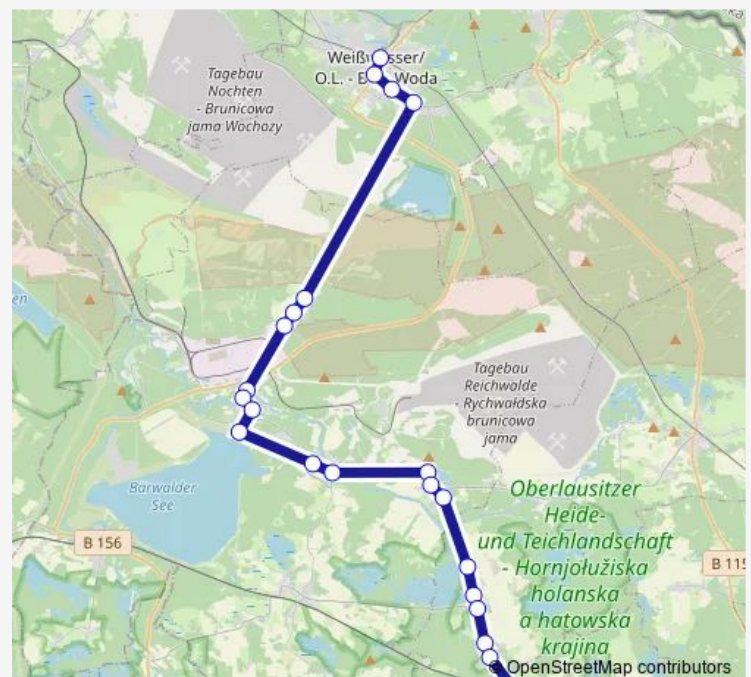

Thursday —

Friday —

Saturday 09:59-17:59

Sunday 09:59-17:59

Route info

Direction: Weißwasser Bahnhof

Stops: 22

Trip Duration: 0 hour 54 min