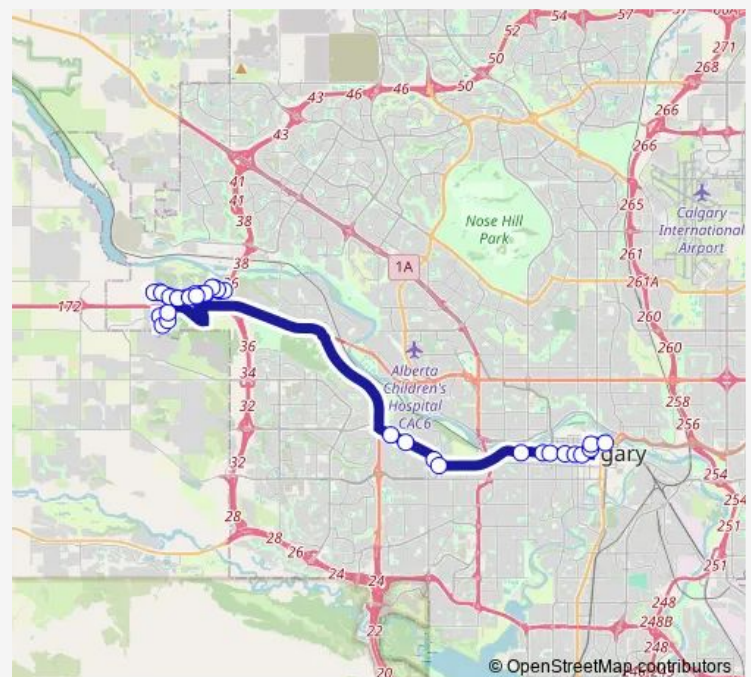

Valley Ridge East Terminal

WB Valley Springs RD @ Valley Glen HT Nw

SB Valley Ridge DR @ Valley Spring RD Nw

WB Valley Ridge DR @ Valley Meadow GD Nw

Route schedule

WB 6 AV SE @ Macleod Tr — EB Crestmont BV @ Crestmont DR SW

Monday 16:15-16:55

Tuesday 16:15-16:55

Wednesday 16:15-16:55

Thursday 16:15-16:55

Friday 16:15-16:55

Saturday —

Sunday —

Route info

Direction: WB 6 AV SE @ Macleod Tr

Stops: 37

Trip Duration: 0 hour 46 min

■ 70 — Valley Ridge Express

WB Valley Ridge DR @ Valley Ridge BV NW

WB Valley Ridge DR @ Valley Ponds WY NW

WB Valley Ridge DR @ Valley Creek RD NW

WB Valley Ridge DR @ Valley Stream CL NW

WB Valley Ridge DR @ Valley Crest RI Nw

EB Valley Pointe GR @ Valley Ridge DR Nw

EB Valley Ridge DR @ Valley Crest CL Nw

EB Valley Ridge DR @ Valley Stream CL NW

EB Valley Ridge DR @ Valley Creek RD NW