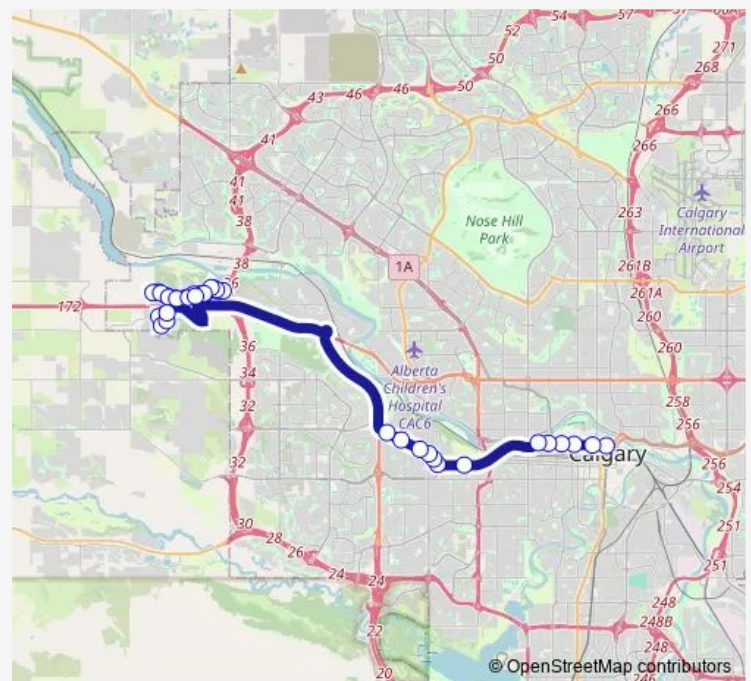

WB Valley Springs RD @ Valley Glen HT Nw

SB Valley Ridge DR @ Valley Spring RD Nw

WB Valley Ridge DR @ Valley Meadow GD Nw

### Route schedule

WB 6 AV SE @ Macleod Tr — EB Crestmont BV @ Crestmont DR Sw

Monday 16:15-16:55

Tuesday 16:15-16:55

Wednesday 16:15-16:55

Thursday 16:15-16:55

Friday 16:15-16:55

Saturday —

### Route info

Direction: WB 6 AV SE @ Macleod Tr

Stops: 37

Trip Duration: 0 hour 46 min

■ 70 — Valley Ridge Express

WB Valley Ridge DR @ Valley Ridge BV Nw

WB Valley Ridge DR @ Valley Ponds WY Nw

WB Valley Ridge DR @ Valley Creek RD Nw