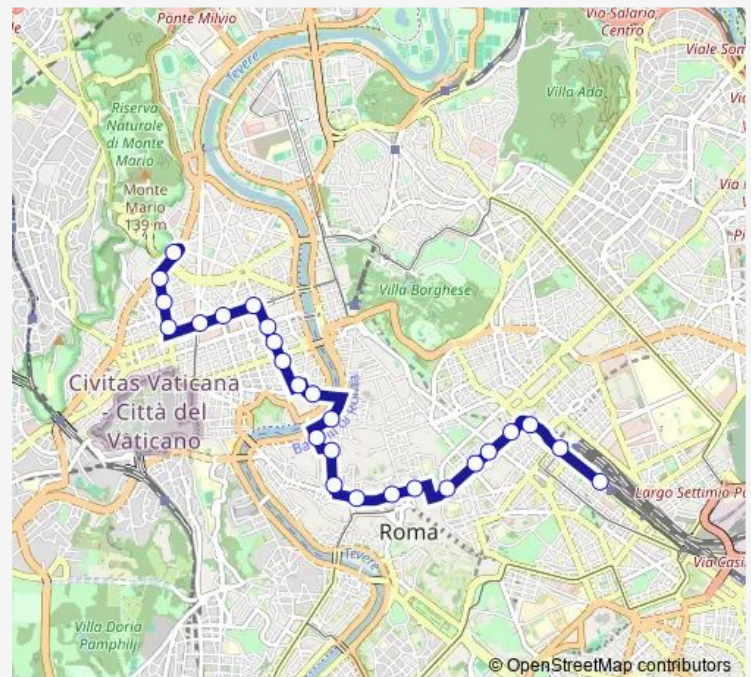

Thursday 05:30-24:00

Friday 05:30-24:00

Saturday 05:30-24:00

Sunday 05:30-24:00

Route info

Direction: Clodio

Stops: 29

Trip Duration: 0 hour 56 min

70

BusMaps

Nazionale/Quattro Fontane

Viminale

Esquilino/Cavour

S. Maria Maggiore

GIOBERTI

MANFREDO/FANTI

Route info

Direction: Giolitti

Stops: 26

Trip Duration: 0 hour 36 min

70 Bus time schedules and route maps are available in an offline PDF at busmaps.com. Use the busmaps.com website to see live bus times, train schedule or subway schedule, and step-by-step directions for all public transit in Vatican City