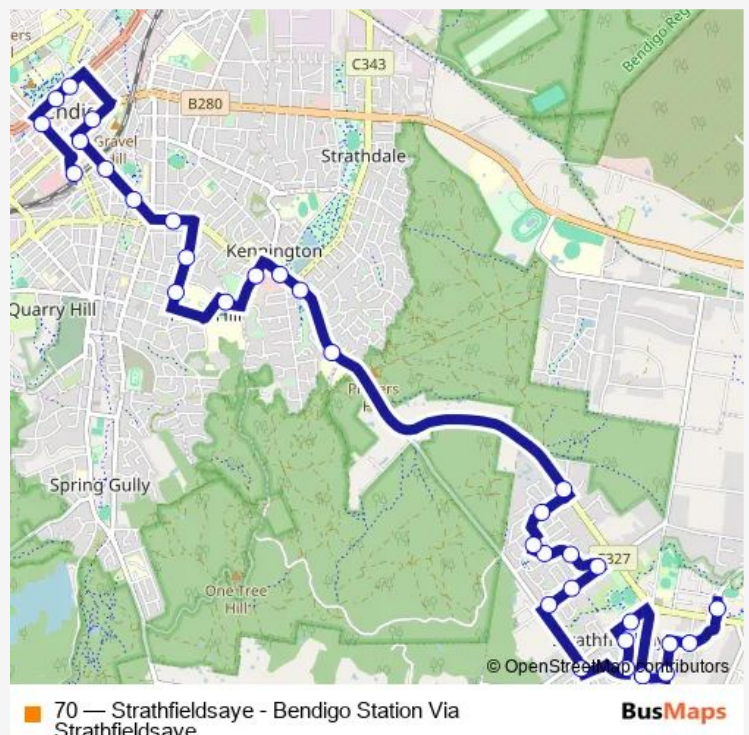

Bus 70 Strathfieldsaye - Bendigo Station Via Strathfieldsaye

[Go to website](#)

Direction

Strathfieldsaye Rd/Blucher St (Strathfieldsaye) — Bendigo Station/Railway PI (Bendigo)

33 stops

[Open route schedule](#)

Route schedule

Strathfieldsaye Rd/Blucher St (Strathfieldsaye) — Bendigo Station/Railway PI (Bendigo)

Monday	05:57-19:11
Tuesday	05:57-19:11
Wednesday	05:57-19:11
Thursday	05:57-19:11
Friday	05:57-19:11
Saturday	07:40-17:43
Sunday	—

Route info

Direction: Strathfieldsaye Rd/Blucher St (Strathfieldsaye)

Stops: 33

Trip Duration: 0 hour 39 min

La Trobe University/Ellis St (Flora Hill)

Bendigo South East College/Curtin St (Flora Hill)

Bendigo Cres/Curtin St (Flora Hill)

Mitchell St Central - Bay A/Mitchell St (Bendigo)

Bendigo Station/Railway Pl (Bendigo)

Direction

Centaur Cl/Saxby Dr (Strathfieldsaye) — Strathfieldsaye Rd/Blucher St (Strathfieldsaye)

20 stops

[Open route schedule](#)