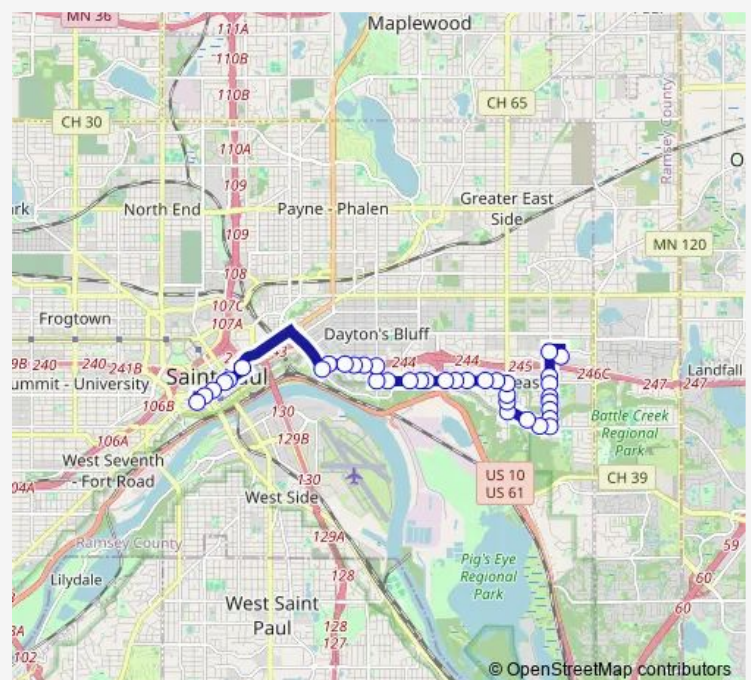

### Route schedule

Washington St & 5th St — Sun Ray Transit Center & Gate D

Monday 05:42-21:52

Tuesday 05:42-21:52

Wednesday 05:42-21:52

Thursday 05:42-21:52

Friday 05:42-21:52

Saturday 09:15-18:15

### Route info

Direction: Washington St & 5th St

Stops: 38

Trip Duration: 0 hour 23 min

■ 70

Burns Ave & Kennard St

Burns Ave & #1720

Burns Ave & White Bear Ave

## Direction

Sun Ray Transit Center & Gate D — Washington St & 5th St

37 stops

[Open route schedule](#)

Sun Ray Transit Center & Gate D

Ruth St & Wilson Ave

Ruth St & Suburban Ave

Ruth St & Burns Ave

## Route info

Direction: Sun Ray Transit Center & Gate D

Stops: 37

Trip Duration: 0 hour 22 min

Burns Ave & Earl St

Earl St & Pacific St

Pacific St & Cypress St

Pacific St & Forest St