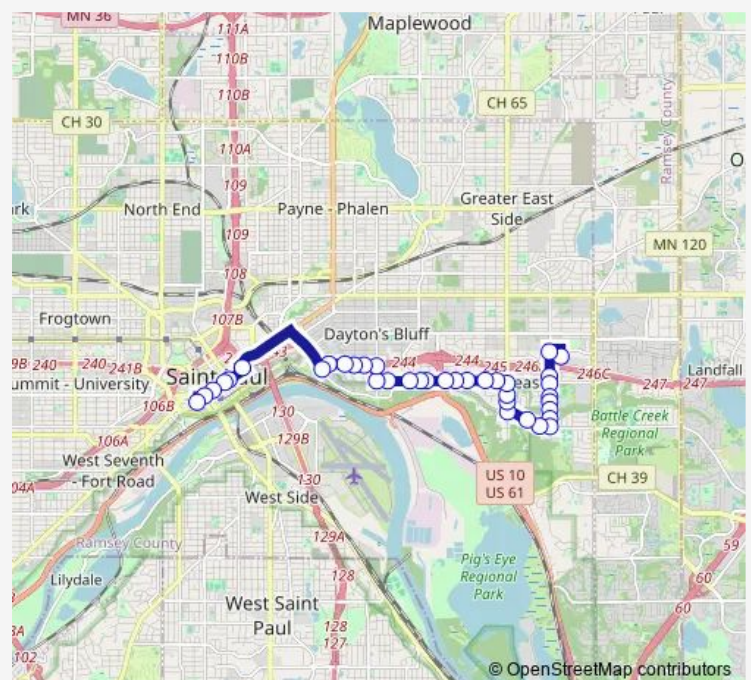

### Route schedule

Washington St & 5th St — Sun Ray Transit Center & Gate D

Monday 05:42-21:52

Tuesday 05:42-21:52

Wednesday 05:42-21:52

Thursday 05:42-21:52

Friday 05:42-21:52

Saturday 09:15-18:15

### Route info

Direction: Washington St & 5th St

Stops: 38

Trip Duration: 0 hour 21 min

■ 70

Burns Ave & Kennard St

Burns Ave & #1720

Burns Ave & White Bear Ave

## Direction

Sun Ray Transit Center & Gate D — Washington St & 5th St

37 stops

[Open route schedule](#)

Sun Ray Transit Center & Gate D

Ruth St & Wilson Ave

Ruth St & Suburban Ave

Ruth St & Burns Ave

## Route info

Direction: Sun Ray Transit Center & Gate D

Stops: 37

Trip Duration: 0 hour 24 min

Burns Ave & Earl St

Earl St & Pacific St

Pacific St & Cypress St

Pacific St & Forest St