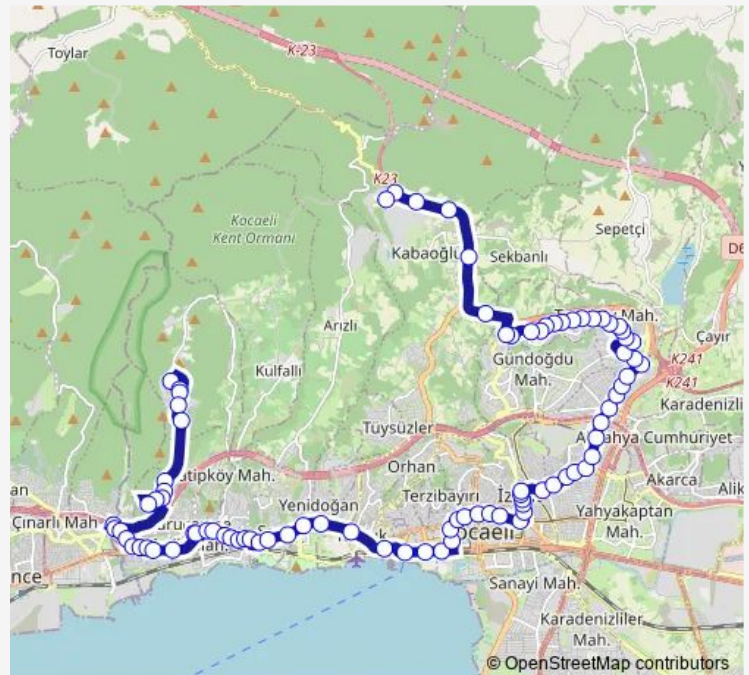

Saturday 07:15-21:30

Sunday 07:30-21:30

Route info

Direction: Akpınar Toki Camii

Stops: 88

Trip Duration: 0 hour 53 min

70 — Akpınar Toki-Bayındırlık-Umuttepe

BusMaps