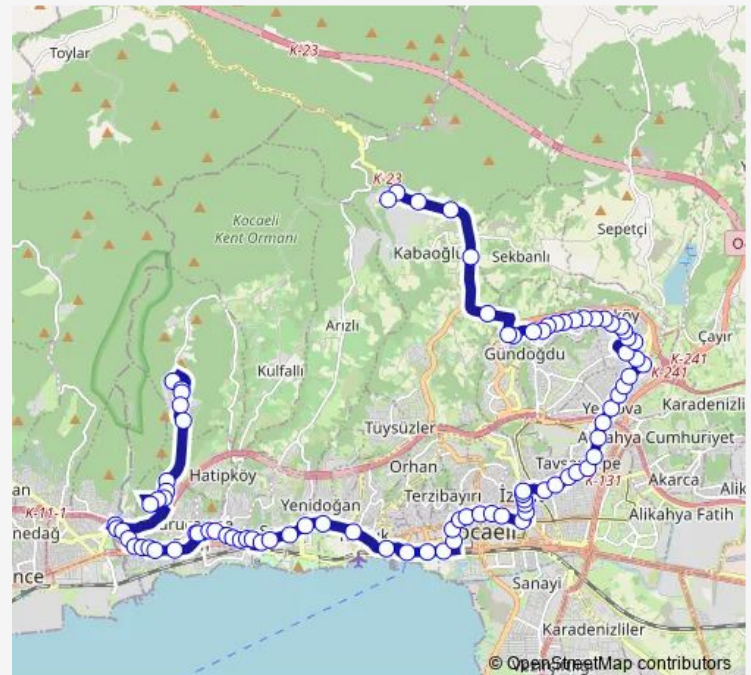

Thursday 06:45-21:30

Friday 06:45-21:30

Saturday 07:15-21:30

Sunday 07:30-21:30

Route info

Direction: Akpınar Toki Camii

Stops: 88

Trip Duration: 0 hour 53 min

70 — Akpınar Toki-Bayındırlık-Umuttepe

BusMaps

Kurueşme Merkez

ınarlar

OK Sevdiler

Yeni Mahalle Muhtarlıđı

Kaçar Sokak

Mehmet Sinan Dereli Ortaokulu 1