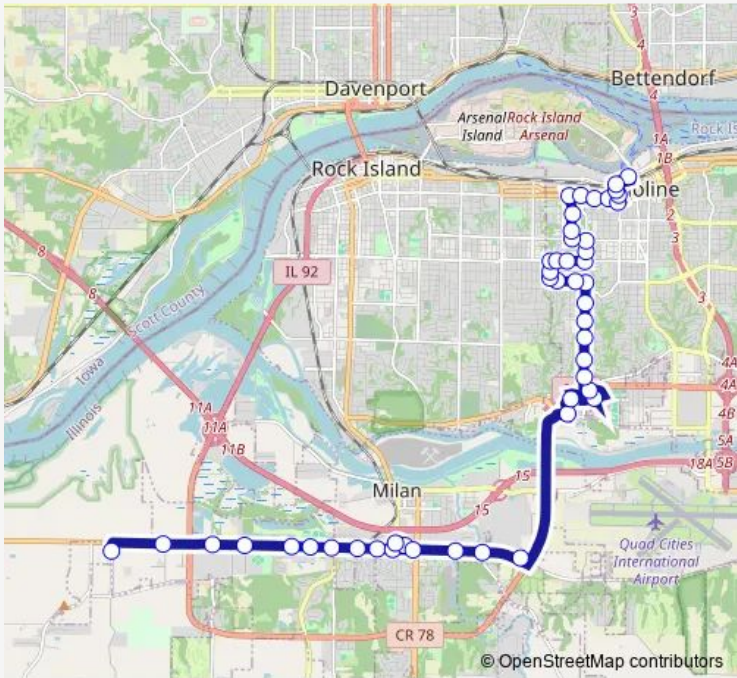

Direction
 Performance Food Group — Centre Station
 48 stops
[Open route schedule](#)

- Performance Food Group
- 42 St W & Andalusia Rd
- Miller Container
- 29 St W & Andalusia Rd
- Lakeview Estates
- 17 St W & Andalusia Rd
- Ridgewood Rd & Andalusia Rd
- 10 St W & Andalusia Rd
- 6 St W & Andalusia Rd
- 4 St W & Andalusia Rd
- Hyvee
- 4 St W & Andalusia Rd
- US 67 & And Rd Shelter
- Xpac
- 24 St & 78 Ave
- Tech Dr & 78 Ave
- Trinity East
- Trinity East
- Hyvee-Kohls-Target
- Hyvee-Kohls-Target
- 7 St & Valley View Dr

Route schedule
 Performance Food Group — Centre Station

Monday	05:30-20:00
Tuesday	05:30-20:00
Wednesday	05:30-20:00
Thursday	05:30-20:00
Friday	05:30-20:00
Saturday	08:30-17:00
Sunday	—

Route info
 Direction: Performance Food Group
 Stops: 48
 Trip Duration: 0 hour 45 min

7 St & Wildwood Dr

7 St & 32 Ave_01

7 St & 30 Ave

7 St & 26 Ave

7 St & 23 Ave

5 St & 23 Ave

2 St & 23 Ave

Westwood Terrace Apts

Friday 04:45-19:15

Saturday 07:45-16:15

Sunday —

Route info

Direction: Centre Station

Stops: 49

Trip Duration: 0 hour 45 min

7 St & 26 Ave