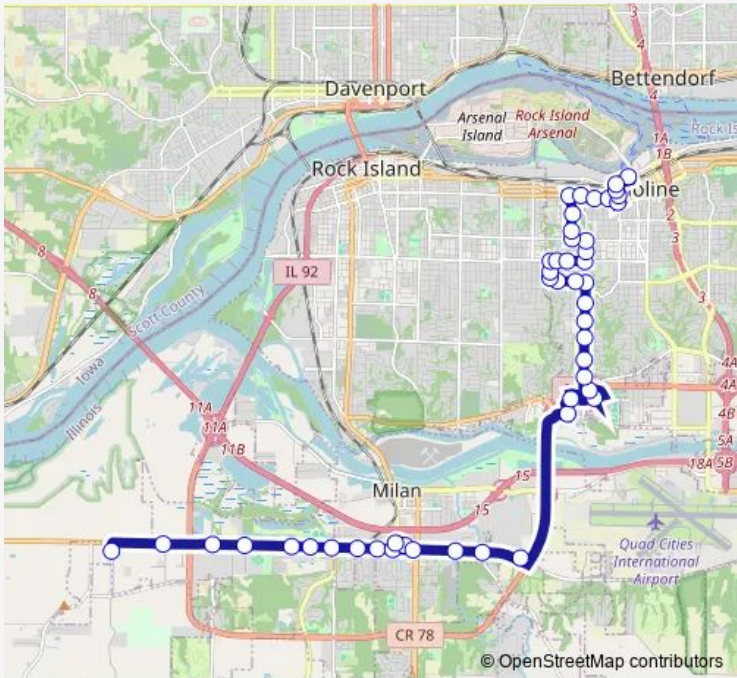

Direction
 Performance Food Group — Centre Station
 48 stops
[Open route schedule](#)

- Performance Food Group
- 42 St W & Andalusia Rd
- Miller Container
- 29 St W & Andalusia Rd
- Lakeview Estates
- 17 St W & Andalusia Rd
- Ridgewood Rd & Andalusia Rd
- 10 St W & Andalusia Rd
- 6 St W & Andalusia Rd
- 4 St W & Andalusia Rd
- Hyvee
- 4 St W & Andalusia Rd
- US 67 & And Rd Shelter
- Xpac
- 24 St & 78 Ave
- Tech Dr & 78 Ave
- Trinity East
- Trinity East
- Hyvee-Kohls-Target
- Hyvee-Kohls-Target
- 7 St & Valley View Dr

Route schedule
 Performance Food Group — Centre Station

Monday	05:30-20:00
Tuesday	05:30-20:00
Wednesday	05:30-20:00
Thursday	05:30-20:00
Friday	05:30-20:00
Saturday	08:30-17:00
Sunday	—

Route info
 Direction: Performance Food Group
 Stops: 48
 Trip Duration: 0 hour 45 min

7 St & Wildwood Dr

7 St & 32 Ave_01

7 St & 30 Ave

7 St & 26 Ave

7 St & 23 Ave

5 St & 23 Ave

2 St & 23 Ave

Westwood Terrace Apts

Friday 04:45-19:15

Saturday 07:45-16:15

Sunday —

Route info

Direction: Centre Station

Stops: 49

Trip Duration: 0 hour 45 min

7 St & 26 Ave