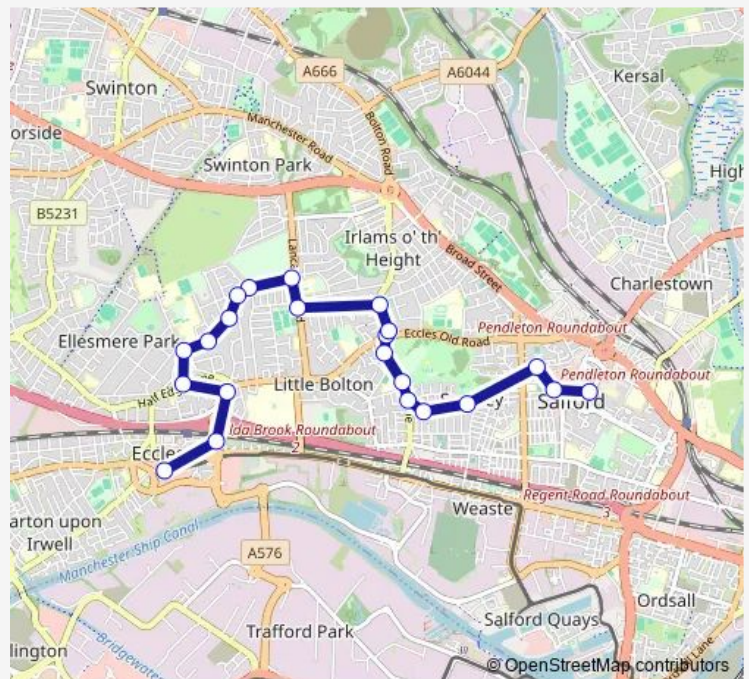

### Route schedule

Eccles Interchange — Salford Shopping Centre

Monday 05:43-21:17

Tuesday 05:43-21:17

Wednesday 05:43-21:17

Thursday 05:43-21:17

Friday 05:43-21:17

Saturday 07:58-20:42

### Route info

Direction: Eccles Interchange

Stops: 22

Trip Duration: 0 hour 24 min

70 — Eccles - Pendleton

**Direction**

Salford Shopping Centre — Eccles Interchange

22 stops