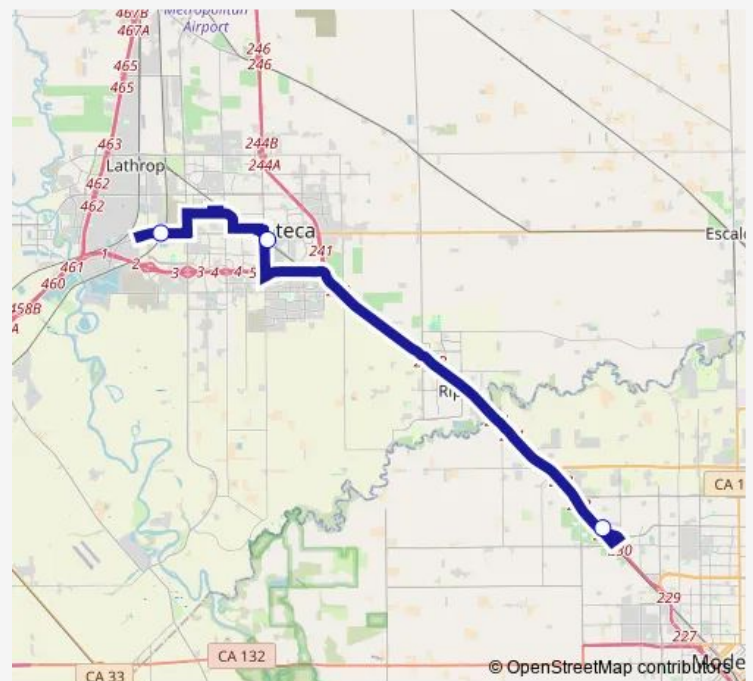

### Direction

ACE Lathrop Station — Mall Park & Ride

3 stops

[Open route schedule](#)

ACE Lathrop Station

Manteca Transit Center

Mall Park & Ride

### Route schedule

ACE Lathrop Station — Mall Park & Ride

Monday 04:21-19:24

Tuesday 04:21-19:24

Wednesday 04:21-19:24

Thursday 04:21-19:24

Friday 04:21-19:24

Saturday —

### Route info

Direction: ACE Lathrop Station

Stops: 3

Trip Duration: 0 hour 40 min

70 — ACE Express

**Direction**

Bay C - Modesto Transit Center - 2nd exi — ACE Lathrop Station

3 stops

[Open route schedule](#)

Bay C - Modesto Transit Center - 2nd exi

Mall Park &amp; Ride

ACE Lathrop Station