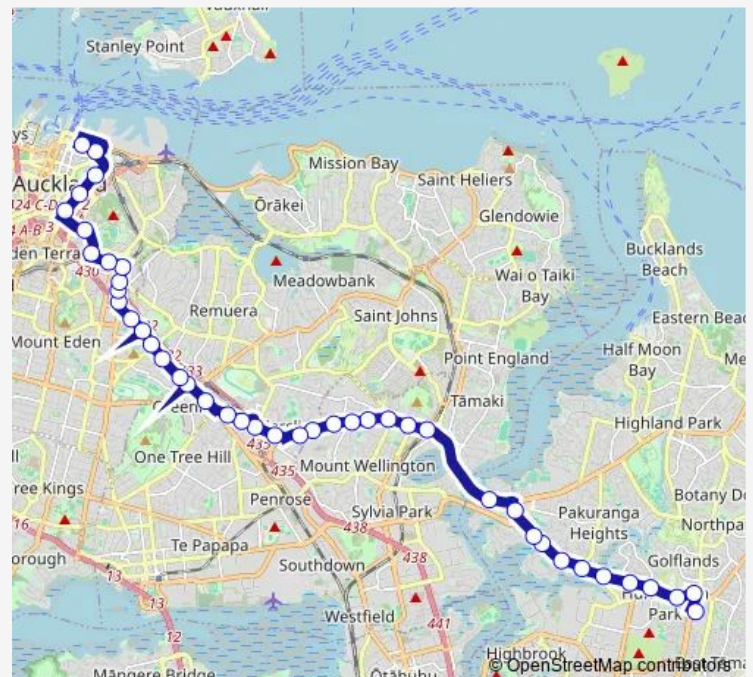

The Hub

Burswood Drive

Harris Road

Ti Rakau Drive/Trugood Drive

Riverhills Park

Edgewater Drive

Marriott Road

Ti Rakau Park

Thursday 05:00-23:00

Friday 05:00-23:00

Saturday 05:15-23:00

Sunday 05:45-23:00

Route info

Direction: Stop A Botany Town Centre

Stops: 43

Trip Duration: 0 hour 48 min

Melrose Street

Grafton Station

Park Road/Auckland City Hospital

Symonds Street/Karangahape Road

Stop E Auckland Universities

Waterloo Quadrant

Anzac Avenue/Beach Road

Britomart Commerce Street

Direction

Britomart Place — Stop A Botany Town Centre

42 stops

[Open route schedule](#)

Britomart Place

Anzac Avenue/Beach Road

Stop A Waterloo Quadrant

Stop C Auckland Universities