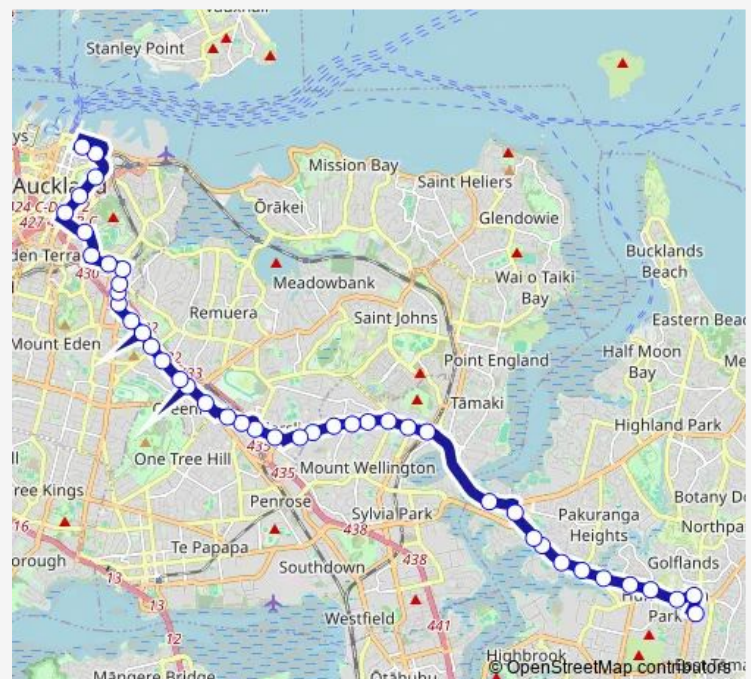

### Route schedule

Britomart Place — Stop A Botany Town Centre

Monday	06:02-00:05 <sup>+1</sup>
Tuesday	06:02-00:05 <sup>+1</sup>
Wednesday	06:02-00:05 <sup>+1</sup>
Thursday	06:02-00:05 <sup>+1</sup>
Friday	06:02-00:05 <sup>+1</sup>
Saturday	06:15-00:05 <sup>+1</sup>
Sunday	06:15-23:35

### Route info

Direction: Britomart Place

Stops: 42

Trip Duration: 0 hour 49 min

70

BusMaps

Stop B Ellerslie

Ellerslie Domain

## Route info

Direction: Stop A Botany Town Centre

Stops: 43

Trip Duration: 1 hour 15 min

Woolworths Greenlane

Momona Road

Karetu Road

Great South Road/Market Road

Park Road/Auckland City Hospital

Symonds Street/Karangahape Road

Stop E Auckland Universities

Waterloo Quadrant

Anzac Avenue/Beach Road

Britomart Commerce Street

70 Bus time schedules and route maps are available in an offline PDF at [busmaps.com](https://busmaps.com). Use the [busmaps.com](https://busmaps.com) website to see live bus times, train schedule or subway schedule, and step-by-step directions for all public transit in Auckland