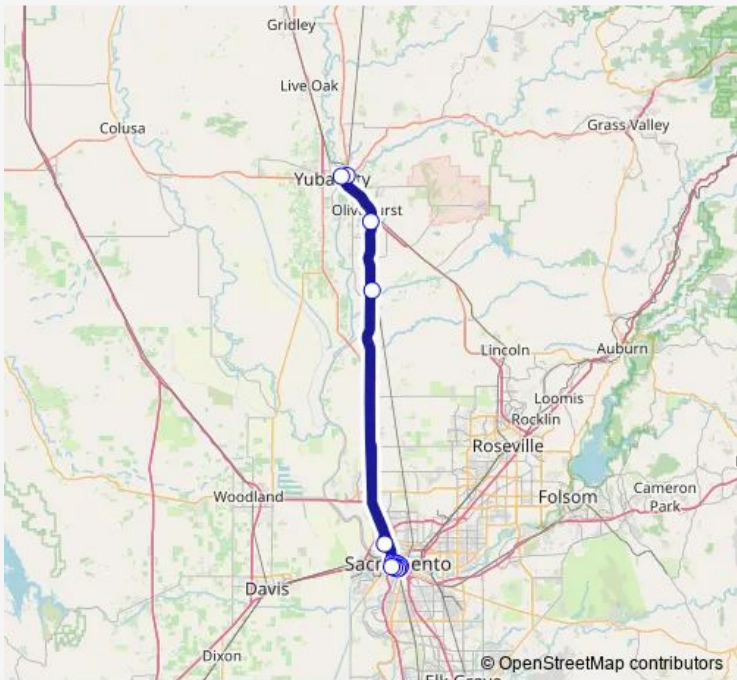

Bus 70 HWY 70 to Sacramento

[Go to website](#)

Direction
 Gov't Center I St & 9th St — Gov't Center I St & 9th St
 14 stops
[Open route schedule](#)

- Gov't Center I St & 9th St
- Mcgowan P&R on Power Line Rd
- Plumas Lake Park & Ride (Hwy 70)
- J & 4th St
- J & 8th St
- J & 11th St
- 15th & K St
- 15th & N St
- P & 13th St
- P & 9th St
- P & 5th St
- 2379 Gateway Oaks
- B & 8th St Caltrans
- Gov't Center I St & 9th St

Route schedule
 Gov't Center I St & 9th St — Gov't Center I St & 9th St

Monday	05:25-05:55
Tuesday	05:25-05:55
Wednesday	05:25-05:55
Thursday	05:25-05:55
Friday	05:25-05:55
Saturday	—
Sunday	—

Route info
 Direction: Gov't Center I St & 9th St
 Stops: 14
 Trip Duration: 2 hour 0 min

Direction

Gov't Center | St & 9th St — Gov't Center | St & 9th St

13 stops

[Open route schedule](#)

Gov't Center | St & 9th St

Mcgowan P&R on Power Line Rd

Plumas Lake Park & Ride (Hwy 70)

J & 4th St

Saturday —

Sunday —

Route info

Direction: Gov't Center | St & 9th St

Stops: 13

Trip Duration: 2 hour 10 min

Direction

B & 9th St — I St & 9th St (Sb)