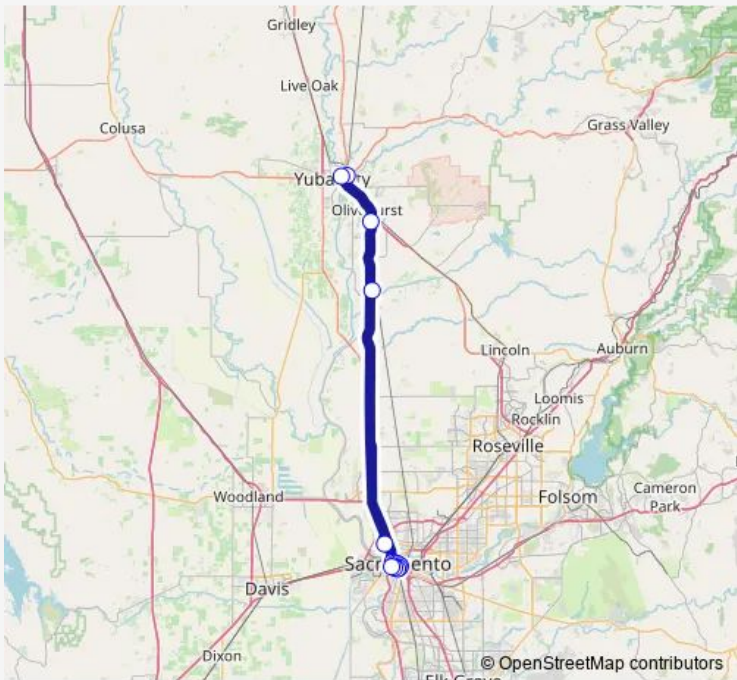

Bus 70 HWY 70 to Sacramento

[Go to website](#)

Direction
 Gov't Center I St & 9th St — Gov't Center I St & 9th St
 14 stops
[Open route schedule](#)

- Gov't Center I St & 9th St
- Mcgowan P&R on Power Line Rd
- Plumas Lake Park & Ride (Hwy 70)
- J & 4th St
- J & 8th St
- J & 11th St
- 15th & K St
- 15th & N St
- P & 13th St
- P & 9th St
- P & 5th St
- 2379 Gateway Oaks
- B & 8th St Caltrans
- Gov't Center I St & 9th St

Route schedule
 Gov't Center I St & 9th St — Gov't Center I St & 9th St

Monday	05:25-05:55
Tuesday	05:25-05:55
Wednesday	05:25-05:55
Thursday	05:25-05:55
Friday	05:25-05:55
Saturday	—
Sunday	—

Route info
 Direction: Gov't Center I St & 9th St
 Stops: 14
 Trip Duration: 2 hour 0 min

Direction

Gov't Center | St & 9th St — Gov't Center | St & 9th St

13 stops

[Open route schedule](#)

Gov't Center | St & 9th St

Mcgowan P&R on Power Line Rd

Plumas Lake Park & Ride (Hwy 70)

J & 4th St

Saturday —

Sunday —

Route info

Direction: Gov't Center | St & 9th St

Stops: 13

Trip Duration: 2 hour 10 min

Direction

B & 9th St — I St & 9th St (Sb)