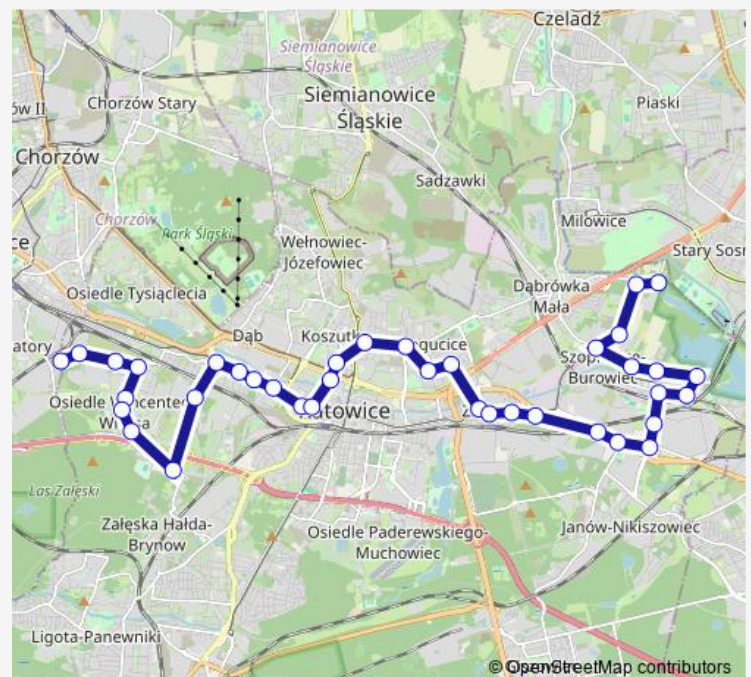

Bogucice Kościół

Bogucice Markiefki

Osiedle Kukuczki DL Center Point

Route schedule

Obroki Elkop — Borki Pętla

Monday 04:47-22:14

Tuesday 04:47-22:14

Wednesday 04:47-22:14

Thursday 04:47-22:14

Friday 04:47-22:14

Saturday 04:23-22:14

Sunday 05:23-22:14

Route info

Direction: Obroki Elkop

Stops: 38

Trip Duration: 1 hour 7 min