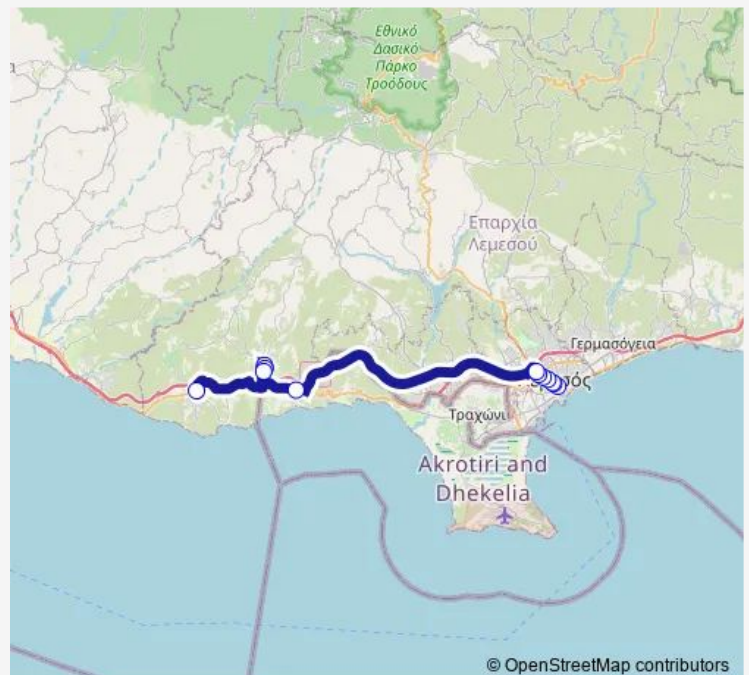

### Route schedule

Emel Bus Station Leontiou A' — Pissouri Police Station 1

Monday —

Tuesday —

Wednesday 05:45-18:00

Thursday —

Friday 05:45-18:00

Saturday —

### Route info

Direction: Emel Bus Station Leontiou A'

Stops: 13

Trip Duration: 0 hour 54 min

© OpenStreetMap contributors