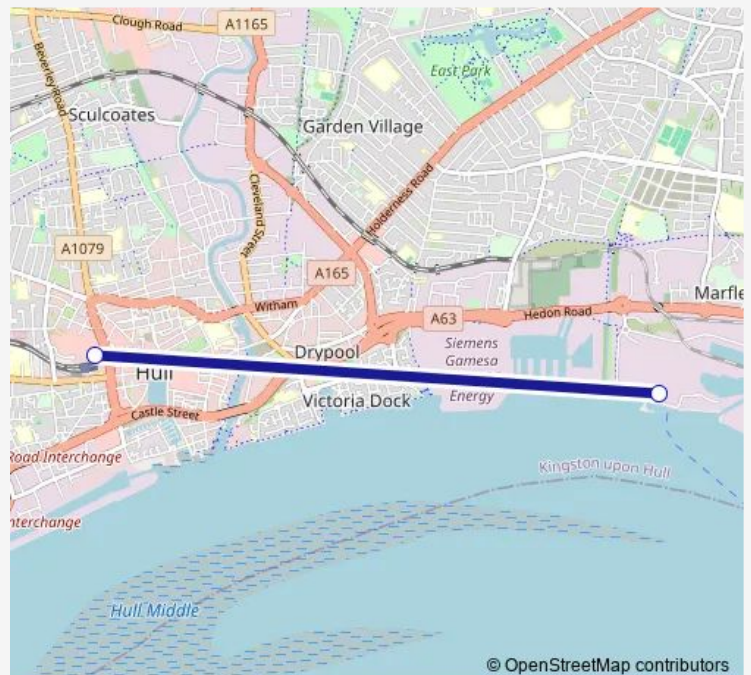

Bus 70 Hull Interchange - King George Dock

[Go to website](#)

Direction

NSF Rotterdam Terminal — Hull Interchange

2 stops

[Open route schedule](#)

NSF Rotterdam Terminal

Hull Interchange

Route schedule

NSF Rotterdam Terminal — Hull Interchange

Monday	08:00
Tuesday	08:00
Wednesday	08:00
Thursday	08:00
Friday	08:00-09:00
Saturday	09:00
Sunday	09:00

Route info

Direction: NSF Rotterdam Terminal

Stops: 2

Trip Duration: 0 hour 30 min

© OpenStreetMap contributors

■ 70 — Hull Interchange - King George Dock

BusMaps

Direction

Hull Interchange — NSF Rotterdam Terminal

2 stops

Route info

Direction: Hull Interchange

Stops: 2

Trip Duration: 0 hour 30 min

70 Bus time schedules and route maps are available in an offline PDF at busmaps.com. Use the busmaps.com website to see live bus times, train schedule or subway schedule, and step-by-step directions for all public transit in Kingston upon Hull