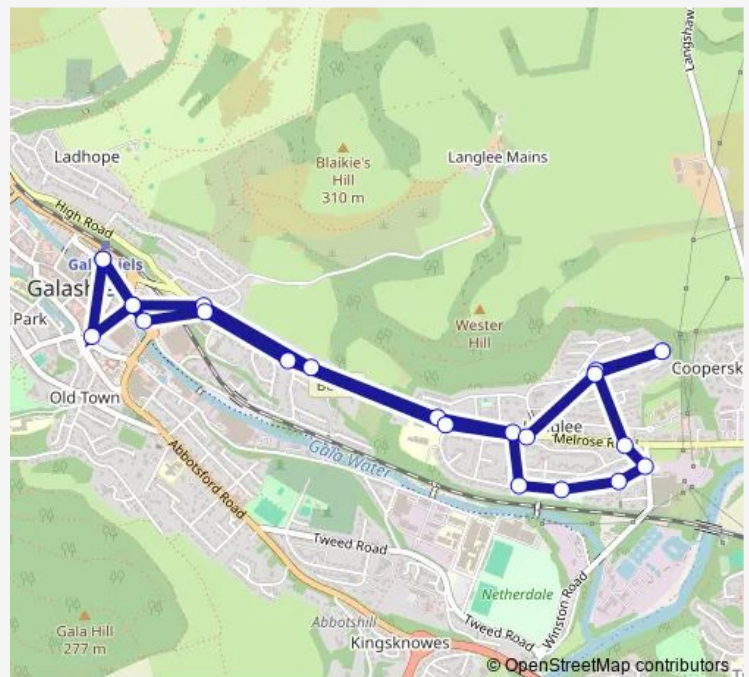

Bus 70

[Go to website](#)

Direction

Transport Interchange — Transport Interchange

22 stops

[Open route schedule](#)

- Transport Interchange
- Market Street Fountain
- Galashiels Health Centre
- Ellwyn Crescent
- Melrose Road
- Langlee Primary School
- Hawthorn Road
- Langlee Road
- Marmion Road
- Woodstock Ave Shelter
- Kenilworth Avenue
- Winston Road
- Broom Drive
- Hawthorn Rd Terminus
- Broom Drive
- Hawthorn Road
- Langlee Primary School
- Melrose Road
- Ellwyn Crescent
- Galashiels Asda
- Galashiels Health Centre

Route schedule

Transport Interchange — Transport Interchange

Monday	06:30-20:00
Tuesday	06:30-20:00
Wednesday	06:30-20:00
Thursday	06:30-20:00
Friday	06:30-20:00
Saturday	07:30-20:00
Sunday	08:30-17:30

Route info

Direction: Transport Interchange

Stops: 22

Trip Duration: 0 hour 25 min

70

70 Bus time schedules and route maps are available in an offline PDF at busmaps.com. Use the busmaps.com website to see live bus times, train schedule or subway schedule, and step-by-step directions for all public transit in Newtown St Boswells

The schedule is provided in the local timezone. Times with "(+1)" indicate departures on the next day.

PDF file created on 2025-01-16

2024 BusMaps.com - All Rights Reserved