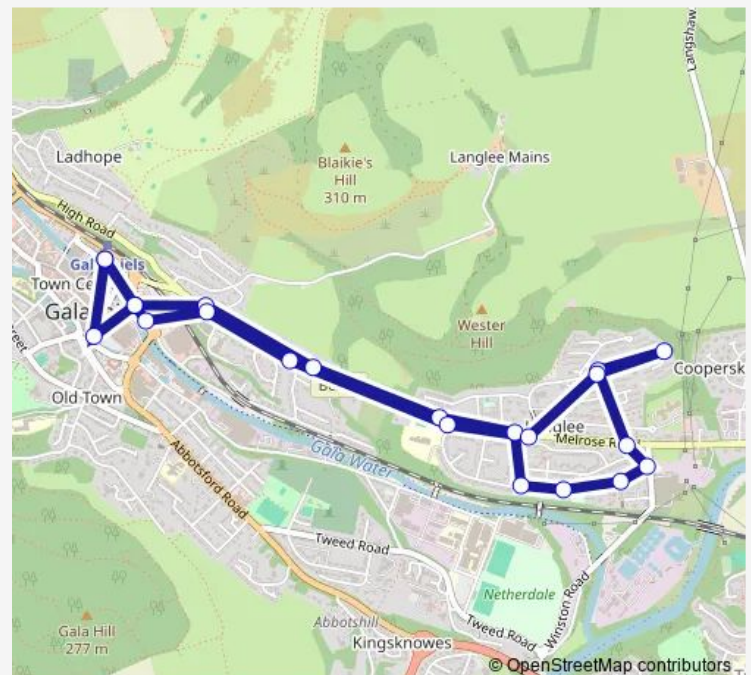

Bus 70

[Go to website](#)

Direction

Transport Interchange — Transport Interchange

22 stops

[Open route schedule](#)

- Transport Interchange
- Market Street Fountain
- Galashiels Health Centre
- Ellwyn Crescent
- Melrose Road
- Langlee Primary School
- Hawthorn Road
- Langlee Road
- Marmion Road
- Woodstock Ave Shelter
- Kenilworth Avenue
- Winston Road
- Broom Drive
- Hawthorn Rd Terminus
- Broom Drive
- Hawthorn Road
- Langlee Primary School
- Melrose Road
- Ellwyn Crescent
- Galashiels Asda
- Galashiels Health Centre

Route schedule

Transport Interchange — Transport Interchange

Monday	06:30-20:00
Tuesday	06:30-20:00
Wednesday	06:30-20:00
Thursday	06:30-20:00
Friday	06:30-20:00
Saturday	07:30-20:00
Sunday	08:30-17:30

Route info

Direction: Transport Interchange

Stops: 22

Trip Duration: 0 hour 25 min

70

BusMaps

70 Bus time schedules and route maps are available in an offline PDF at busmaps.com. Use the busmaps.com website to see live bus times, train schedule or subway schedule, and step-by-step directions for all public transit in Newtown St Boswells

The schedule is provided in the local timezone. Times with "(+1)" indicate departures on the next day.

PDF file created on 2025-02-26

2024 BusMaps.com - All Rights Reserved