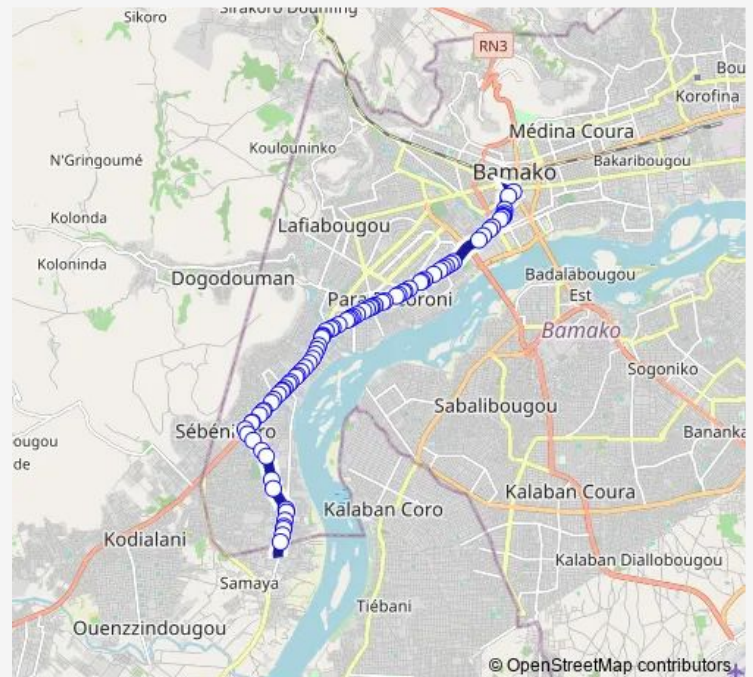

Thursday 07:52

Friday 07:52

Saturday 07:52

Sunday 07:52

Route info

Direction: Vox

Stops: 81

Trip Duration: 0 hour 49 min

■ 70 — Sotrama 70 : voxda ⇌ Kalabanbougou

Manabougou Plaque

Arrêt Sotrama

Mariambougou plaque

Bougouba Da

Aneh

Djicoroni Sougou

Arrêt Marché

Station Da

20m Plaque

Medersa Carré

Terminus Djicoroni Para

Place Guinée

Wonyongoda

koda

Arret Sotrama