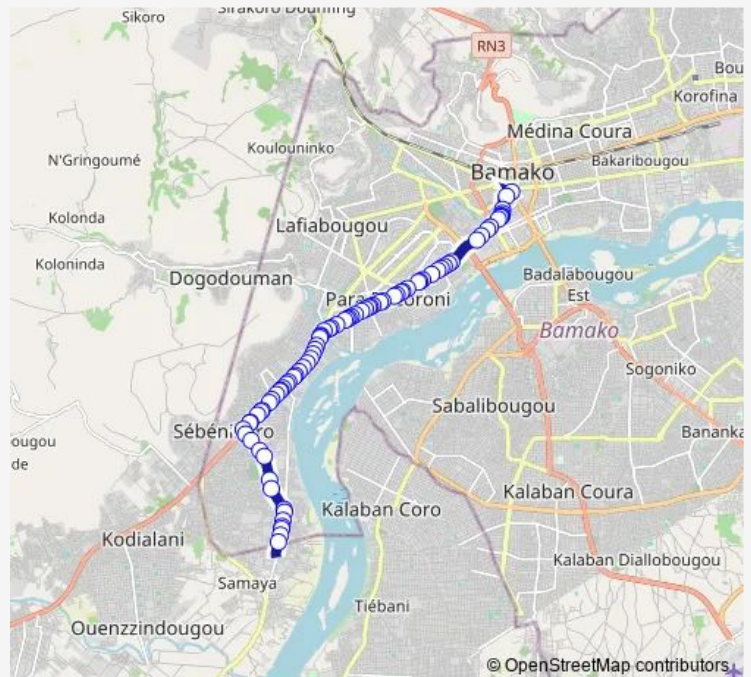

### Route schedule

Vox — Plaque Foyer

Monday 07:52

Tuesday 07:52

Wednesday 07:52

Thursday 07:52

Friday 07:52

Saturday 07:52

### Route info

Direction: Vox

Stops: 81

Trip Duration: 0 hour 49 min

70 — Sotrama 70 : voxda ⇌ Kalabanbougou

Manabougou Plaque

Arrêt Sotrama

Mariambougou plaque

Gningnin Carré

Place Courani

30 M

Arrêt Sotrama

Station Da

20m Plaque

Medersa Carré

Terminus Djicoroni Para