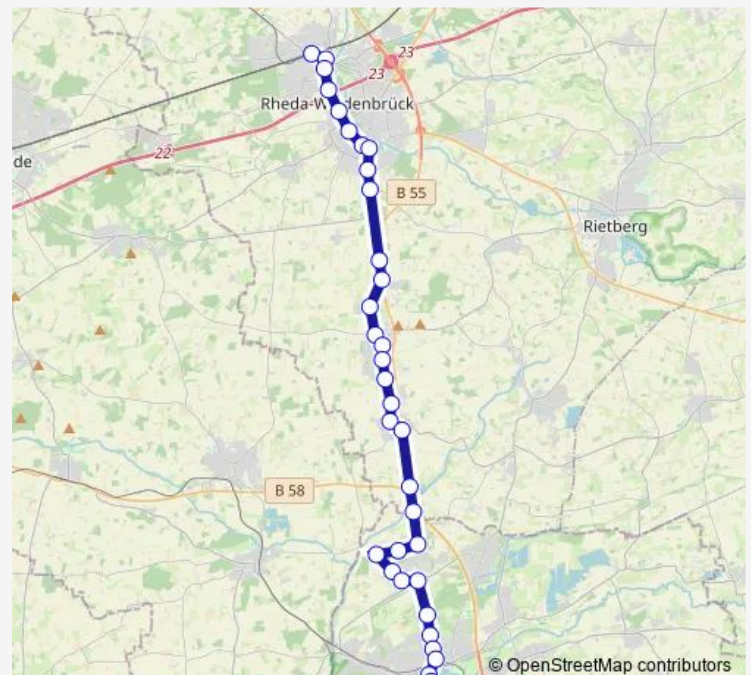

Langenberg, Hans-Böckler-Str.

Route schedule

Lippstadt, Bustreff Bahnhof D — RW-Rheda, Bahnhof

Monday 04:15-23:19

Tuesday 04:15-23:19

Wednesday 04:15-23:19

Thursday 04:15-23:19

Friday 04:15-23:19

Saturday 06:19-23:19

Sunday 08:19-21:19

Route info

Direction: Lippstadt, Bustreff Bahnhof D

Stops: 36

Trip Duration: 0 hour 55 min

Langenberg, Hauptstr.

Langenberg, Mühlenstr.