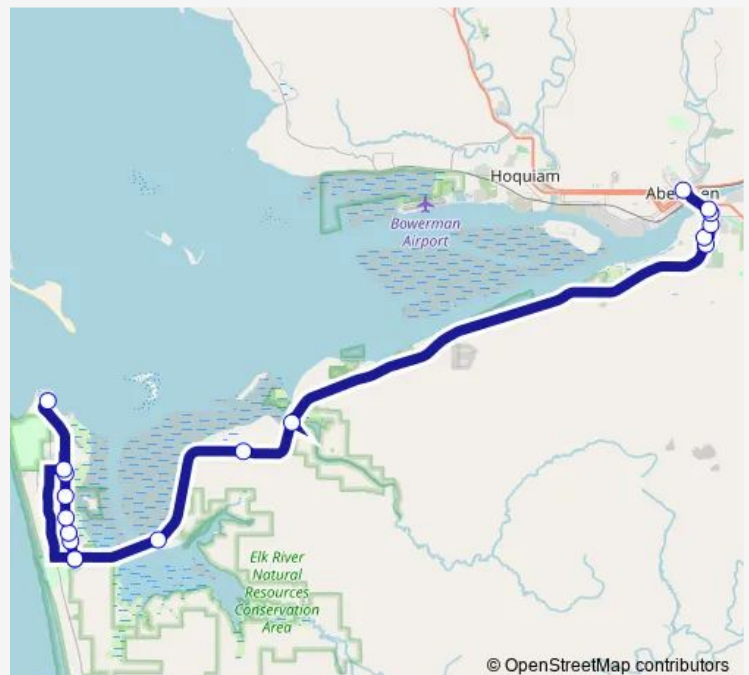

Aberdeen Transit Center

Route schedule

Westport/Grayland Park&Ride — Aberdeen Transit Center

Monday	08:15
--------	-------

Tuesday	08:15
---------	-------

Wednesday	08:15
-----------	-------

Thursday	08:15
----------	-------

Friday	08:15
--------	-------

Saturday	—
----------	---

Sunday	—
--------	---

Route info

Direction: Westport/Grayland Park&Ride

Stops: 11

Trip Duration: 0 hour 35 min

70 — Westport - Grayland

Direction

Westport/Grayland Park&Ride — Aberdeen Transit Center

18 stops

[Open route schedule](#)

Westport/Grayland Park&Ride

Ocosta School

Montesano St at View Ridge Dr

Montesano St at Chehalis Ave

Montesano St at Maple

Westport Library

Dock & Westhaven

Ocean & Montesano

Westport/Grayland Park&Ride

Bay City Northbound

Wildwood Trailer Park Northbound

Johns River Bridge Northbound