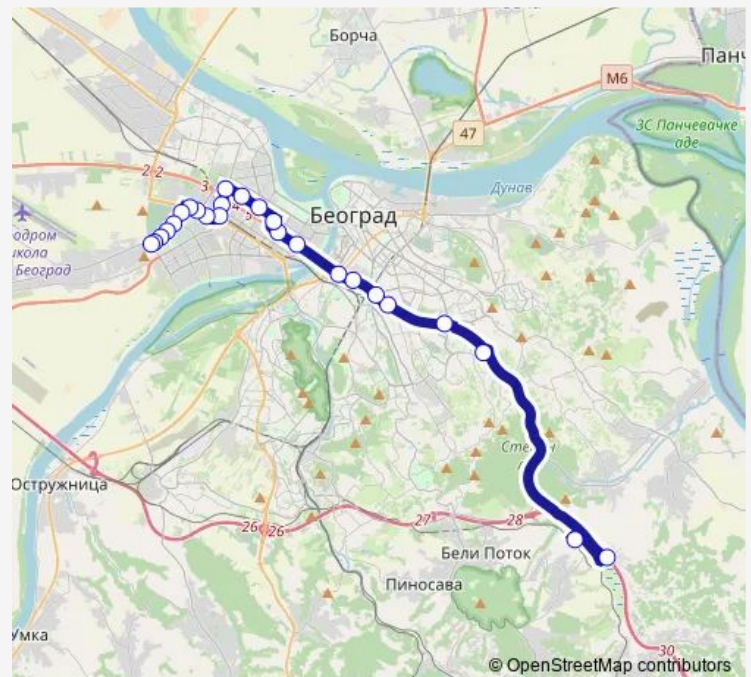

Ljubinke Bobić

Route schedule

Ikea — Bežanijska Kosa

Monday	05:40-23:30
Tuesday	05:40-23:30
Wednesday	05:40-23:30
Thursday	05:40-23:30
Friday	05:40-23:30
Saturday	05:40-23:30
Sunday	05:40-23:30

Route info

Direction: Ikea

Stops: 25

Trip Duration: 1 hour 7 min

70 — Bežanijska Kosa - Ikea

Marka Ristića

Milana Vujaklije

Magelanova

Bežanijska Kosa

Tuesday 04:40-22:20

Wednesday 04:40-22:20

Thursday 04:40-22:20

Friday 04:40-22:20

Saturday 04:40-22:20

Sunday 04:40-22:20

Route info

Direction: Bežanijska Kosa